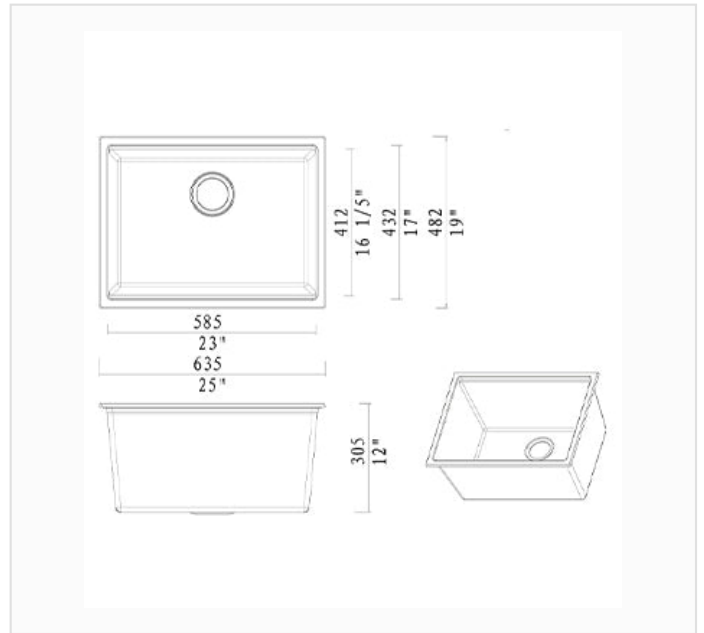

## SN6448

SPEC SHEET · REV A · JUNE 2026

25" quartz composite integrated single-bowl kitchen sink, 635 × 482 × 305 mm, undermount/integrated installation

MATTE GREY · SN6448

DIMENSION DRAWING · INCH [MM]

## SPECIFICATIONS

Model	SN6448
Product type	Integrated kitchen sink
Configuration	<b>Single bowl</b>
Overall dimensions	<b>25" × 19" × 12" (635 × 482 × 305 mm)</b>
Material	Quartz composite
Color	<b>Matte Grey</b>
Installation	Undermount
Certification	 cUPC listed (US & Canada)