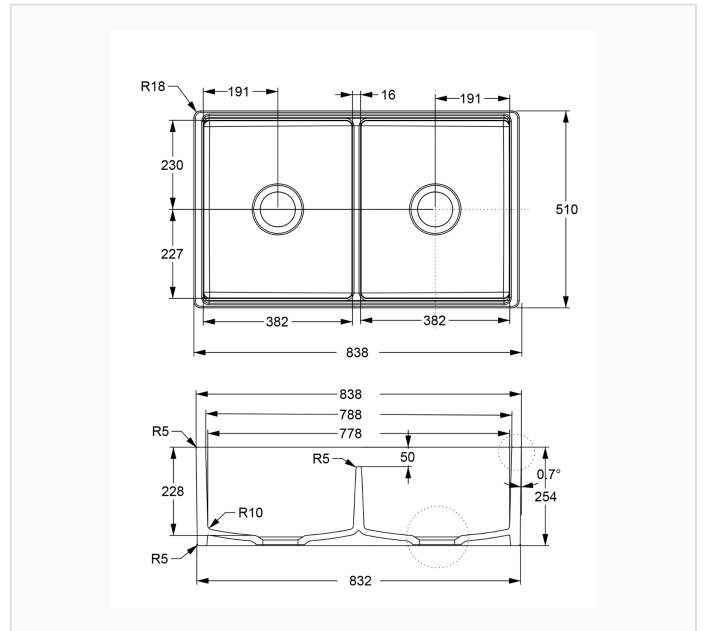

SN3320WD

SPEC SHEET · REV A · JUNE 2026

33-inch Smooth Apron-Front Double Bowl Fireclay Workstation Farmhouse Kitchen Sink

GLOSSY WHITE · SN3320WD

DIMENSION DRAWING · INCH [MM]

SPECIFICATIONS

Model	SN3320WD
Product type	Workstation farmhouse kitchen sink, smooth apron front
Configuration	Workstation, double bowl 50/50 — low divide, divider 2" (50 mm) below rim
Overall dimensions	33" x 20" x 10" (838 x 510 x 254 mm)
Bowl depth, interior	9" (228 mm)
Corner radius	Exterior corners R 11/16" (18 mm) · interior bottom R 3/8" (10 mm) · edges R 3/16" (5 mm)
Material	Fireclay ceramic, kiln-fired
Finish	Glossy White
Installation	Apron front / farmhouse
Also available	SN3320WD-BLK — Matte Black · SN3320WD-GY — Gray
Certification	 cUPC listed (US & Canada)