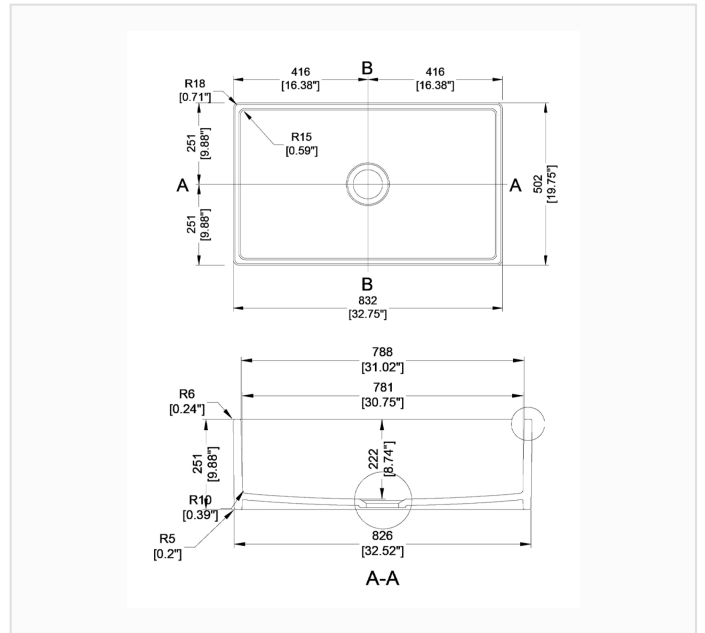

# SN3320T

SPEC SHEET · REV A · JUNE 2026

33-inch Reversible Fluted Apron-Front Single Bowl Fireclay Farmhouse Kitchen Sink

GLOSSY WHITE · SN3320T

DIMENSION DRAWING · INCH [MM]

## SPECIFICATIONS

Model	SN3320T
Product type	Farmhouse kitchen sink, reversible apron — fluted / smooth front
Configuration	<b>Single bowl</b>
Overall dimensions	<b>32 3/4" x 19 3/4" x 9 7/8" (832 x 502 x 251 mm)</b>
Bowl depth, interior	<b>8 3/4" (222 mm)</b>
Corner radius	R 0.59" (15 mm) interior bowl · R 0.71" (18 mm) rim corners
Material	Fireclay ceramic, kiln-fired
Finish	Glossy White
Installation	Apron front / farmhouse
Certification	 cUPC listed (US & Canada)