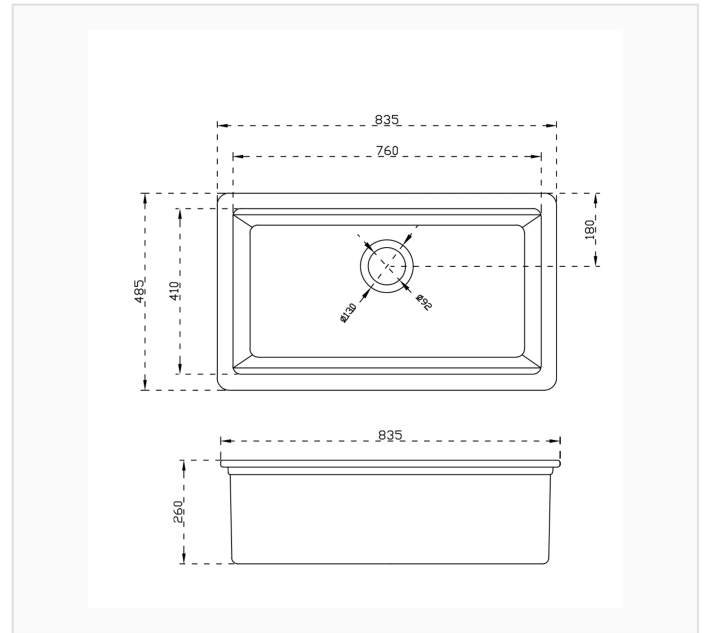

SN3319S

SPEC SHEET · REV A · JUNE 2026

33-inch Smooth Flat-Rim Single Bowl Fireclay Kitchen Sink

GLOSSY WHITE · SN3319S

DIMENSION DRAWING · INCH [MM]

SPECIFICATIONS

Model	SN3319S
Product type	Kitchen sink, smooth flat rim, no apron
Configuration	Single bowl
Overall dimensions	32 7/8" x 19 1/8" x 10 1/4" (835 x 485 x 260 mm)
Drain opening	3 5/8" (Ø 92 mm), garbage-disposal compatible · Ø 5 1/8" (130 mm) recess
Material	Fireclay ceramic, kiln-fired
Finish	Glossy White
Installation	Undermount / top-mount
Available sizes	24" · 27" · 30" · 32" · 33" — this sheet: 33"
Certification	 cUPC listed (US & Canada)