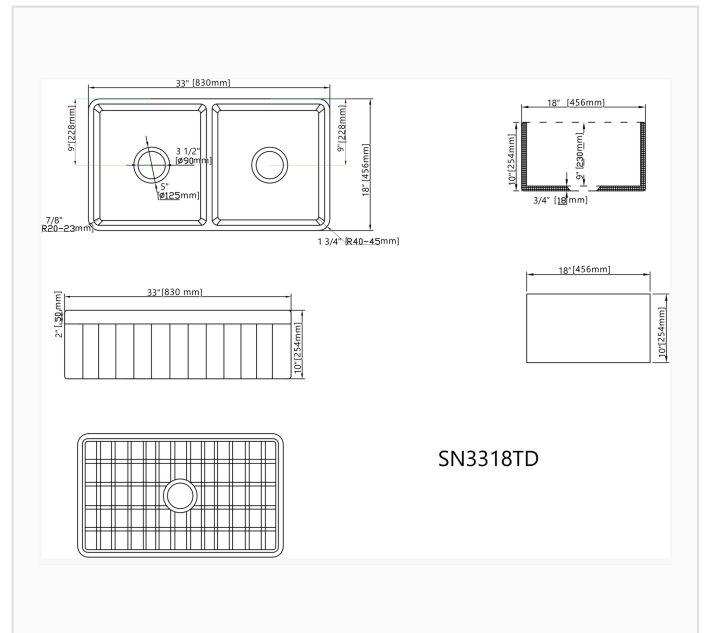

SN3318TD

SPEC SHEET · REV A · JUNE 2026

33-inch Fluted Apron-Front Fireclay Farmhouse Kitchen Sink, 50/50 Double Bowl

GLOSSY WHITE · SN3318TD

DIMENSION DRAWING · INCH [MM]

SPECIFICATIONS

Model	SN3318TD
Product type	Farmhouse kitchen sink, fluted apron front
Configuration	Double bowl, 50/50
Overall dimensions	33" × 18" × 10" (830 × 456 × 254 mm)
Bowl depth, interior	9" (230 mm)
Wall thickness	3/4" (18 mm)
Drain opening	3 1/2" (Ø 90 mm), garbage-disposal compatible · Ø 5" (125 mm) recess
Corner radius	7/8" (R20–23 mm) bowl interior · 1 3/4" (R40–45 mm) exterior
Material	Fireclay ceramic, kiln-fired
Finish	Glossy White
Installation	Apron front / farmhouse
Also available	SN3318TD-MB — Matte Black
Certification	 cUPC listed (US & Canada)

TRADE TERMS

MOQ

1 unit via freight forwarder, or 1 × 20-ft container

QUOTE REPLY

Within 24 hours

LEAD TIME

30–45 days after sample approval