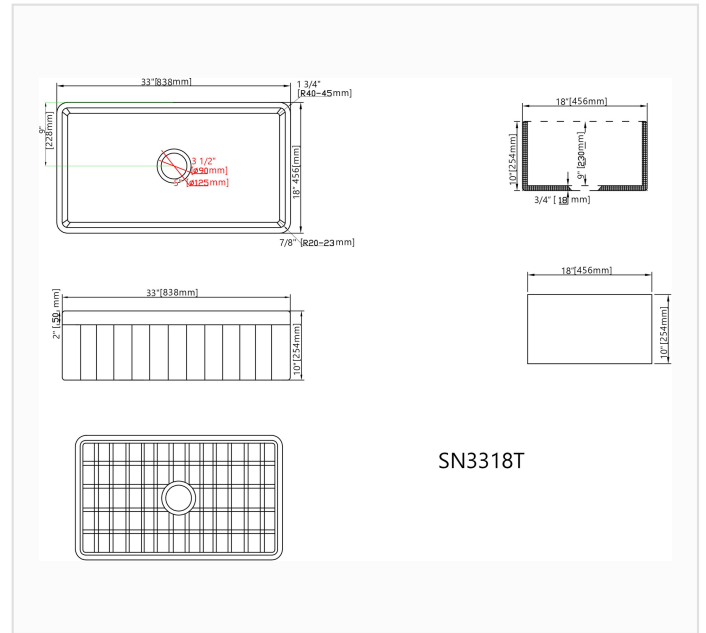

SN3318T

SPEC SHEET · REV A · JUNE 2026

33-inch Fluted Apron-Front Fireclay Farmhouse Kitchen Sink

GLOSSY WHITE · SN3318T

DIMENSION DRAWING · INCH [MM]

SPECIFICATIONS

Model	SN3318T
Product type	Farmhouse kitchen sink, fluted apron front
Configuration	Single bowl
Overall dimensions	33" x 18" x 10" (838 x 456 x 254 mm)
Bowl depth, interior	9" (230 mm)
Wall thickness	3/4" (18 mm)
Drain opening	3 1/2" (Ø 90 mm), garbage-disposal compatible · Ø 5" (125 mm) recess
Corner radius	Exterior 1 3/4" (R 40–45 mm) · interior bowl 7/8" (R 20–23 mm)
Material	Fireclay ceramic, kiln-fired
Finish	Glossy White
Installation	Apron front / farmhouse
Also available	SN3318T-MB — Matte Black
Certification	 cUPC listed (US & Canada)