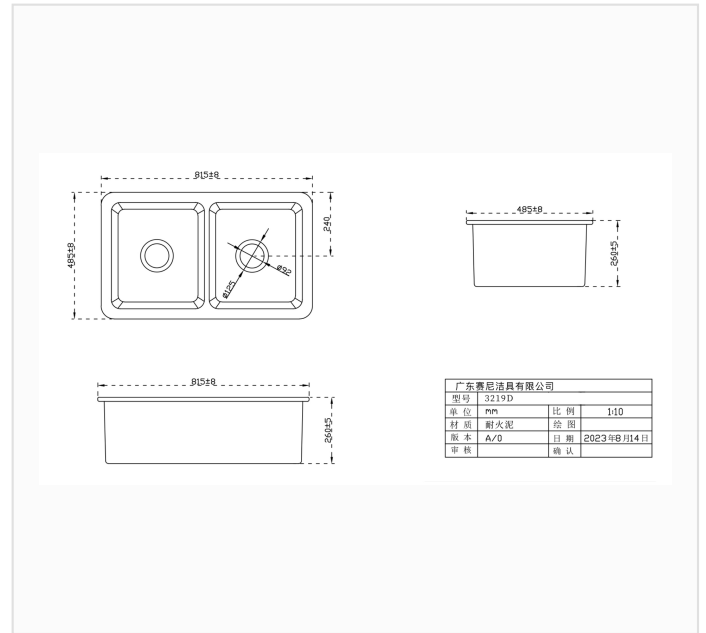

SN3219D

SPEC SHEET · REV A · JUNE 2026

32-inch Double Bowl Smooth Short-Apron Fireclay Farmhouse Kitchen Sink

GLOSSY WHITE · SN3219D

DIMENSION DRAWING · INCH [MM]

SPECIFICATIONS

Model	SN3219D
Product type	Farmhouse kitchen sink, smooth short apron front
Configuration	Double bowl, 50/50
Overall dimensions	32" × 19 1/8" × 10 1/4" (815 × 485 × 260 mm)
Drain opening	3 5/8" (Ø 92 mm), garbage-disposal compatible · Ø 5" (125 mm) recess
Material	Fireclay ceramic, kiln-fired
Finish	Glossy White
Installation	Top-mount / drop-in
Certification	 cUPC listed (US & Canada)

TRADE TERMS

MOQ	QUOTE REPLY	LEAD TIME
1 unit via freight forwarder, or 1 × 20-ft container	Within 24 hours	30–45 days after sample approval