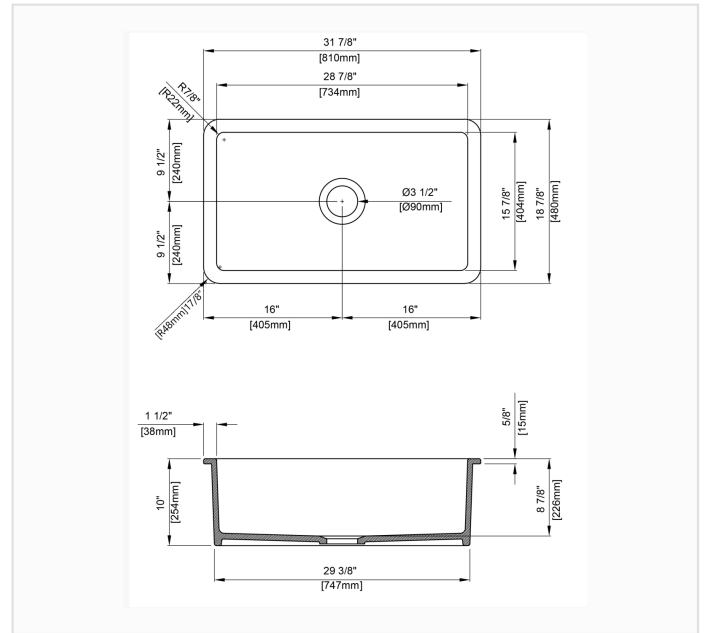

SN3219

32-inch Smooth Flat-Rim Single Bowl Fireclay Kitchen Sink

SPEC SHEET · REV A · JUNE 2026

GLOSSY WHITE · SN3219

DIMENSION DRAWING · INCH [MM]

SPECIFICATIONS

Model	SN3219
Product type	Kitchen sink, smooth flat rim, no apron
Configuration	Single bowl
Overall dimensions	31 7/8" x 18 7/8" x 10" (810 x 480 x 254 mm)
Bowl depth, interior	8 7/8" (226 mm)
Wall thickness	5/8" (15 mm)
Drain opening	3 1/2" (Ø 90 mm), garbage-disposal compatible
Corner radius	R 7/8" (22 mm) exterior · R 1 7/8" (48 mm) interior bowl
Material	Fireclay ceramic, kiln-fired
Finish	Glossy White
Installation	Undermount / top-mount
Available sizes	24" · 27" · 30" · 32" · 33" — this sheet: 32"
Certification	 cUPC listed (US & Canada)

TRADE TERMS

MOQ
50 pcs

QUOTE REPLY
Within 24 hours

LEAD TIME
30–45 days after sample approval