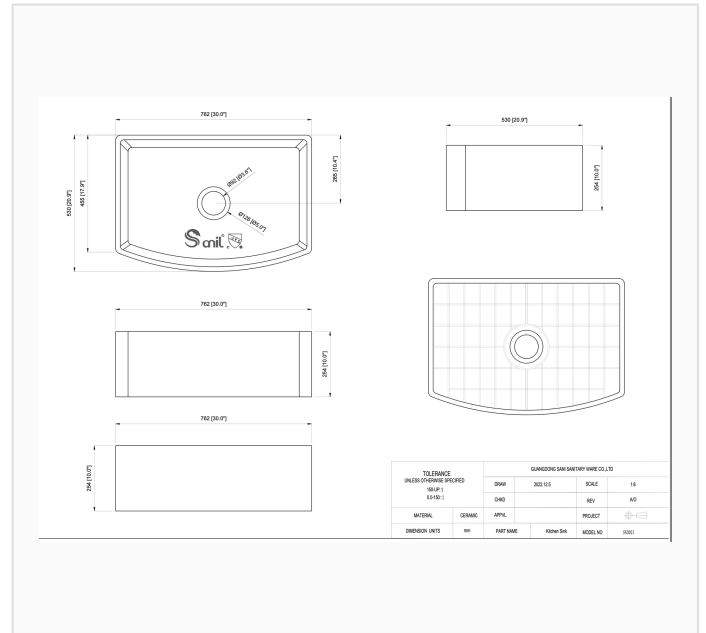

SN3021

SPEC SHEET · REV A · JUNE 2026

30-inch Curved Apron-Front Single Bowl Fireclay Farmhouse Kitchen Sink

GLOSSY WHITE · SN3021

DIMENSION DRAWING · INCH [MM]

SPECIFICATIONS

Model	SN3021
Product type	Farmhouse kitchen sink, curved apron front
Configuration	Single bowl
Overall dimensions	30" × 20 7/8" × 10" (762 × 530 × 254 mm)
Drain opening	3 5/8" (Ø 92 mm), garbage-disposal compatible · Ø 5" (128 mm) recess
Material	Fireclay ceramic, kiln-fired
Finish	Glossy White
Installation	Apron front / farmhouse
Available sizes	30" · 33" — this sheet: 30"
Certification	 cUPC listed (US & Canada)

TRADE TERMS

MOQ
50 pcs

QUOTE REPLY
Within 24 hours

LEAD TIME
30–45 days after sample approval