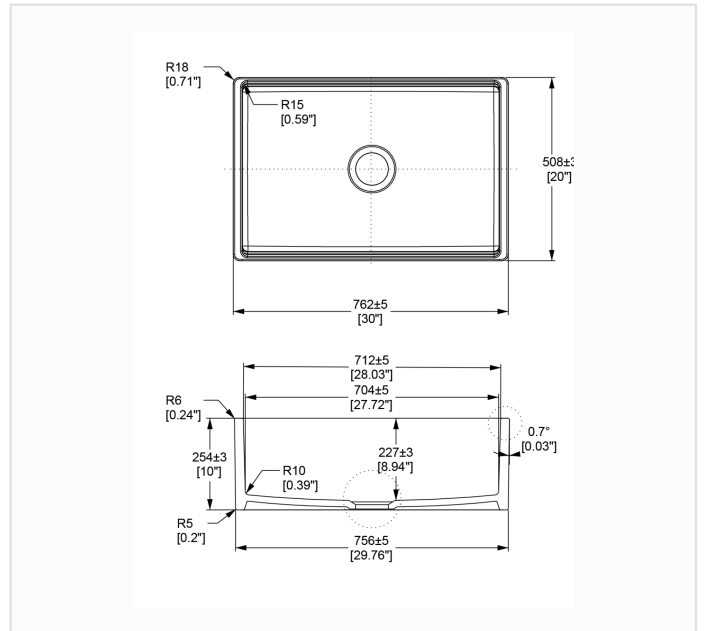

## SN3020S

SPEC SHEET · REV A · JUNE 2026

30-inch Smooth Apron-Front Fireclay Farmhouse Kitchen Sink

GLOSSY WHITE · SN3020S

DIMENSION DRAWING · INCH [MM]

## SPECIFICATIONS

Model	SN3020S
Product type	Farmhouse kitchen sink, smooth apron front
Configuration	<b>Single bowl</b>
Overall dimensions	<b>30" × 20" × 10" (762 × 508 × 254 mm)</b>
Bowl depth, interior	<b>8.94" (227 ± 3 mm)</b>
Corner radius	R18 (0.71") exterior · R15 (0.59") interior · R10 (0.39") bowl bottom
Material	Fireclay ceramic, kiln-fired
Finish	Glossy White
Installation	Apron front / farmhouse
Available sizes	30" · 33" — this sheet: 30"
Certification	 cUPC listed (US & Canada)