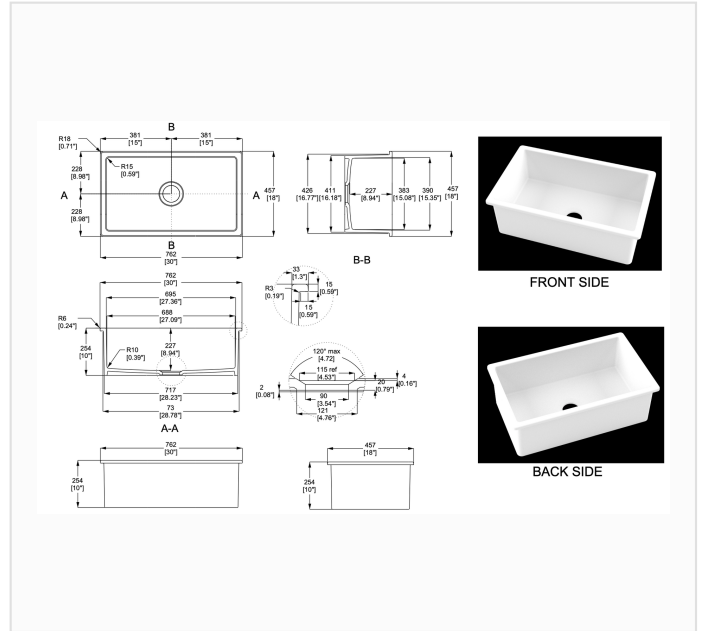

SN3018S

SPEC SHEET · REV A · JUNE 2026

30-inch Smooth Flat-Rim Single Bowl Fireclay Kitchen Sink

GLOSSY WHITE · SN3018S

DIMENSION DRAWING · INCH [MM]

SPECIFICATIONS

Model	SN3018S
Product type	Kitchen sink, smooth flat rim, no apron
Configuration	Single bowl
Overall dimensions	30" × 18" × 10" (762 × 457 × 254 mm)
Bowl depth, interior	8.94" (227 mm)
Wall thickness	0.59" (15 mm)
Drain opening	3 1/2" (Ø 90 mm), garbage-disposal compatible · Ø 4.76" (121 mm) recess, 0.79" (20 mm) deep
Corner radius	R 0.71" (18 mm) exterior · R 0.59" (15 mm) interior bowl
Material	Fireclay ceramic, kiln-fired
Finish	Glossy White
Installation	Undermount / top-mount
Available sizes	24" · 27" · 30" · 32" · 33" — this sheet: 30"
Also available	SN3018S-MB — Matte Black · SN3018S-GY — Gray
Certification	 cUPC listed (US & Canada)