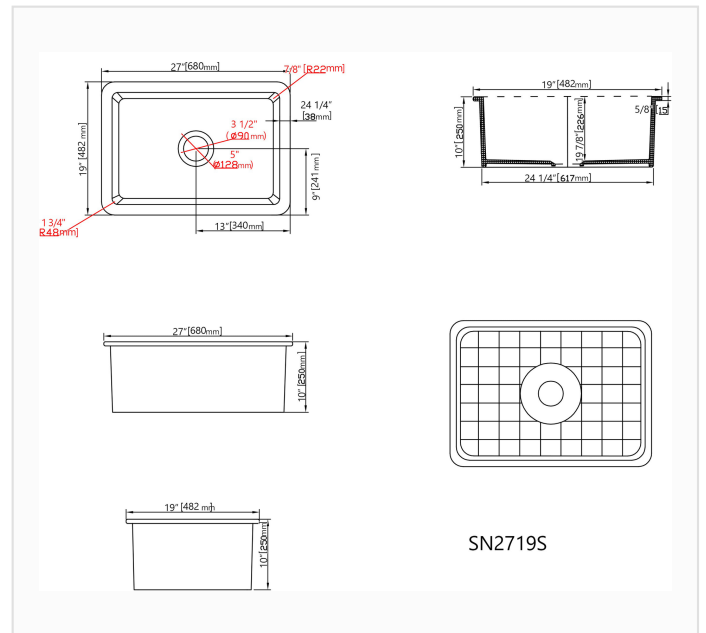

SN2719S

SPEC SHEET · REV A · JUNE 2026

27-inch Smooth Flat-Rim Single Bowl Fireclay Kitchen Sink

GLOSSY WHITE · SN2719S

DIMENSION DRAWING · INCH [MM]

SPECIFICATIONS

Model	SN2719S
Product type	Kitchen sink, smooth flat rim, no apron
Configuration	Single bowl
Overall dimensions	27" × 19" × 10" (680 × 482 × 250 mm)
Bowl depth, interior	8 7/8" (226 mm)
Wall thickness	5/8" (15 mm)
Drain opening	3 1/2" (Ø 90 mm), garbage-disposal compatible · Ø 5" (128 mm) recess
Corner radius	R 7/8" (22 mm) exterior · R 1 3/4" (48 mm) interior bowl
Material	Fireclay ceramic, kiln-fired
Finish	Glossy White
Installation	Undermount / top-mount
Available sizes	24" · 27" · 30" · 32" · 33" — this sheet: 27"
Also available	SN2719S-MB — Matte Black
Certification	 cUPC listed (US & Canada)

TRADE TERMS

MOQ

1 unit via freight forwarder, or 1 × 20-ft container

QUOTE REPLY

Within 24 hours

LEAD TIME

30–45 days after sample approval