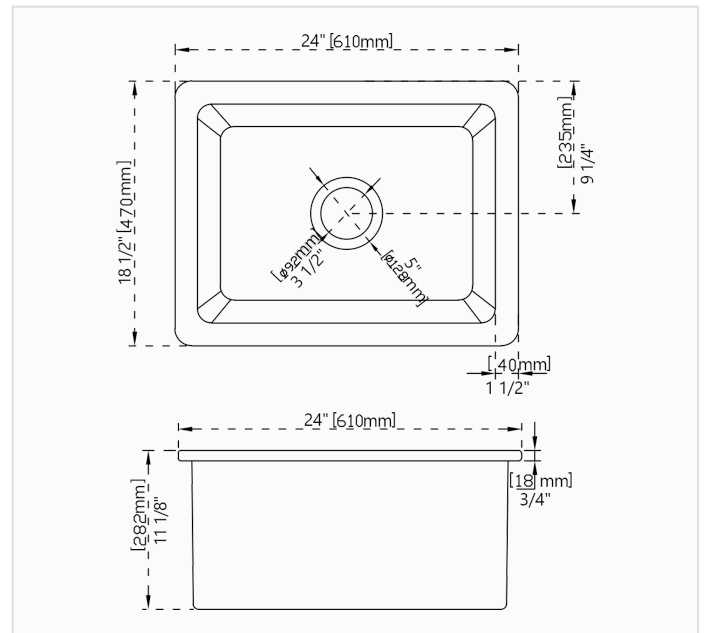

SN2419S

24-inch Smooth Flat-Rim Single Bowl Fireclay Kitchen Sink

SPEC SHEET · REV A · JUNE 2026

MATTE BLACK · SN2419S

DIMENSION DRAWING · INCH [MM]

SPECIFICATIONS

Model	SN2419S
Product type	Kitchen sink, smooth flat rim, no apron
Configuration	Single bowl
Overall dimensions	24" × 18 1/2" × 11 1/8" (610 × 470 × 282 mm)
Drain opening	3 1/2" (Ø 92 mm), garbage-disposal compatible · Ø 5" (128 mm) recess
Material	Fireclay ceramic, kiln-fired
Finish	Matte Black
Installation	Undermount / top-mount
Available sizes	24" · 27" · 30" · 32" · 33" — this sheet: 24"
Certification	 cUPC listed (US & Canada)