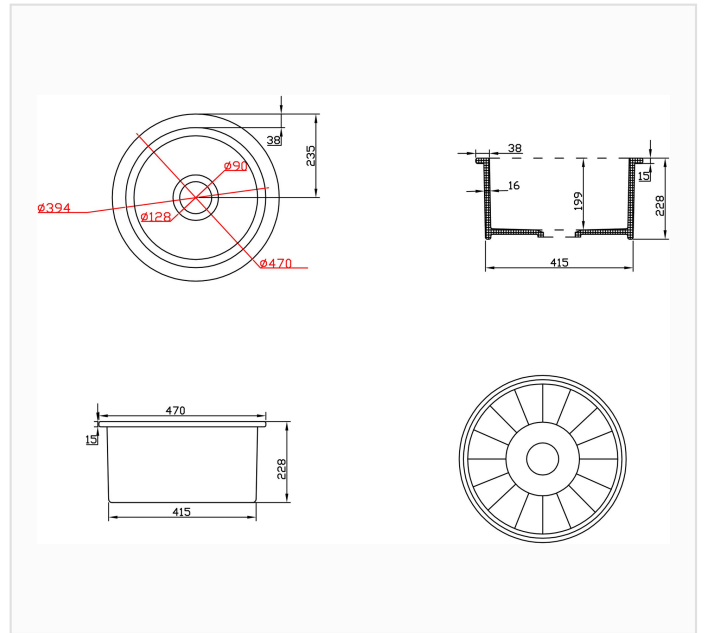

## SN1818R

SPEC SHEET · REV A · JUNE 2026

18-inch Round Fireclay Bar &amp; Prep Sink, Top-Mount

GLOSSY WHITE · SN1818R

DIMENSION DRAWING · INCH [MM]

## SPECIFICATIONS

Model	SN1818R
Product type	Bar / prep sink, round bowl
Configuration	<b>Single bowl, round</b>
Overall dimensions	<b>Ø 18 1/2" x 9" deep (Ø 470 x 228 mm)</b>
Bowl depth, interior	<b>7 7/8" (199 mm)</b>
Wall thickness	5/8" (16 mm)
Drain opening	<b>3 1/2" (Ø 90 mm), garbage-disposal compatible · Ø 5" (128 mm) recess</b>
Material	Fireclay ceramic, kiln-fired
Finish	Glossy White
Installation	Top-mount / drop-in
Also available	SN1818R-MB — Matte Black · SN1818S — Square bowl, Glossy White
Certification	 cUPC listed (US & Canada)