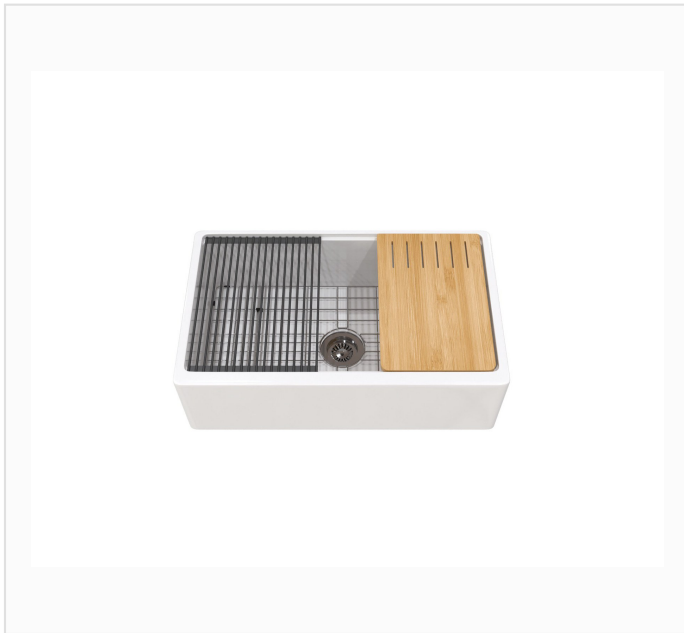

SN106W3320

SPEC SHEET · REV A · JUNE 2026

33-inch Smooth Apron-Front Fireclay Farmhouse Workstation Kitchen Sink

GLOSSY WHITE · SN106W3320

DIMENSION DRAWING · INCH [MM]

SPECIFICATIONS

Model	SN106W3320
Product type	Workstation farmhouse kitchen sink, extra-thick smooth apron
Configuration	Workstation, single bowl (integrated ledge for accessories)
Overall dimensions	33" x 20" x 10" (838 x 508 x 254 mm)
Bowl depth, interior	8.94" (227 ± 3 mm)
Wall thickness	0.87" (22 ± 2 mm)
Drain opening	Ø 3.62" (92 ± 2 mm), garbage-disposal compatible · Ø 4.96" (126 mm) recess
Corner radius	Interior R15 (0.59") · exterior R18 (0.71") · bowl bottom R10 (0.39")
Material	Fireclay ceramic, kiln-fired
Finish	Glossy White
Installation	Apron front / farmhouse
Also available	SN106-3320 — Standard apron, single bowl (same 33" size)
Certification	 cUPC listed (US & Canada)