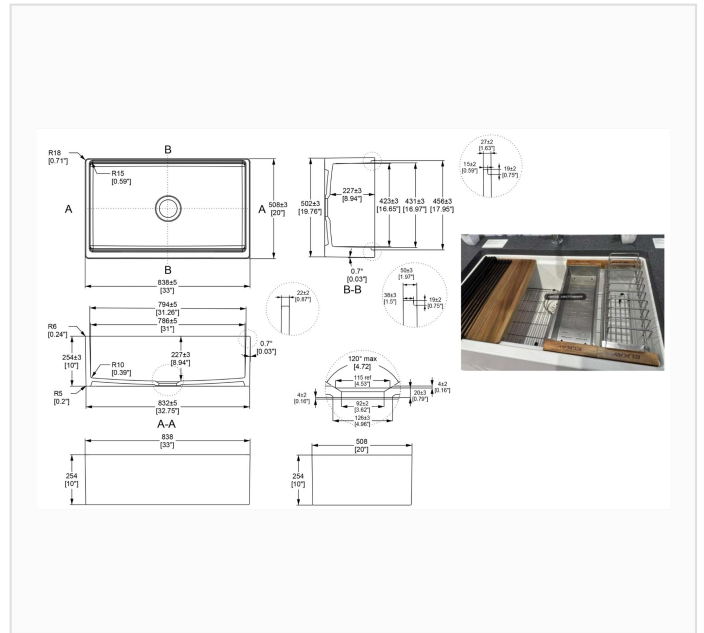

SN106W3320

SPEC SHEET · REV A · JUNE 2026

33-inch Smooth Apron-Front Fireclay Farmhouse Workstation Kitchen Sink

GLOSSY WHITE · SN106W3320

DIMENSION DRAWING · INCH [MM]

SPECIFICATIONS

Model	SN106W3320
Product type	Workstation farmhouse kitchen sink, extra-thick smooth apron
Configuration	Workstation, single bowl (integrated ledge for accessories)
Overall dimensions	33" x 20" x 10" (838 x 508 x 254 mm)
Bowl depth, interior	8.94" (227 ± 3 mm)
Wall thickness	0.87" (22 ± 2 mm)
Drain opening	Ø 3.62" (92 ± 2 mm), garbage-disposal compatible · Ø 4.96" (126 mm) recess
Corner radius	Interior R15 (0.59") · exterior R18 (0.71") · bowl bottom R10 (0.39")
Material	Fireclay ceramic, kiln-fired
Finish	Glossy White
Installation	Apron front / farmhouse
Also available	SN106-3320 — Standard apron, single bowl (same 33" size)
Certification	 cUPC listed (US & Canada)