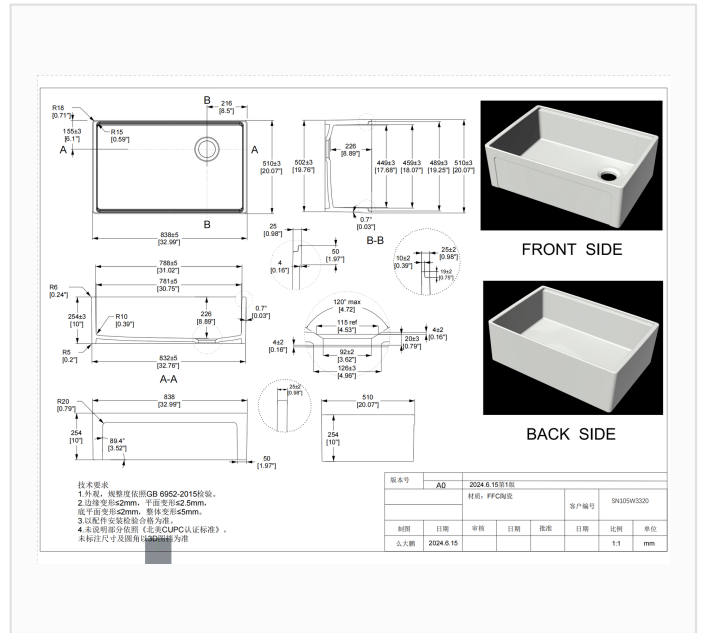

# SN105W3320

SPEC SHEET · REV A · JUNE 2026

33-inch Country Apron-Front Fireclay Farmhouse Workstation Kitchen Sink

GLOSSY WHITE · SN105W3320

DIMENSION DRAWING · INCH [MM]

## SPECIFICATIONS

Model	SN105W3320
Product type	Workstation farmhouse kitchen sink, flat country apron front
Configuration	<b>Workstation, single bowl</b>
Overall dimensions	<b>33" x 20" x 10" (838 x 510 x 254 mm)</b>
Bowl depth, interior	<b>8.89" (226 mm)</b>
Wall thickness	0.98" (25 ± 2 mm)
Drain opening	<b>Ø 3.62" (92 mm), fits standard 3 1/2" drains, garbage-disposal compatible · Ø 4.96" (126 mm) re</b>
Corner radius	R 0.59" (15 mm) interior corners · R 0.39" (10 mm) bowl bottom
Material	Fireclay ceramic, kiln-fired
Finish	Glossy White
Installation	Apron front / farmhouse
Available sizes	30" · 33" — this sheet: 33"
Certification	cUPC listed (US & Canada)