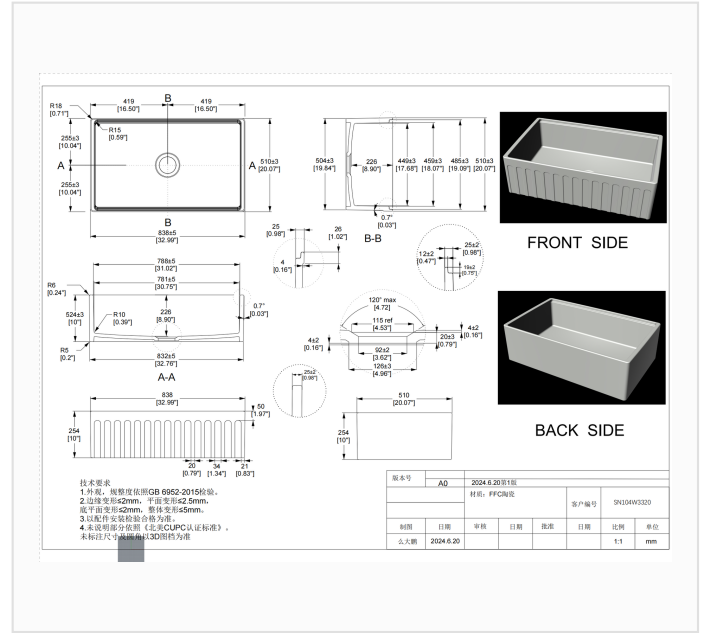

## SN104W3320

SPEC SHEET · REV A · JUNE 2026

33-inch Fluted Apron-Front Fireclay Farmhouse Workstation Kitchen Sink

GLOSSY WHITE · SN104W3320

DIMENSION DRAWING · INCH [MM]

## SPECIFICATIONS

Model	SN104W3320
Product type	Workstation farmhouse kitchen sink, fluted apron front
Configuration	<b>Workstation, single bowl</b>
Overall dimensions	<b>33" x 20" x 10" (838 x 510 x 254 mm)</b>
Bowl depth, interior	<b>8.9" (226 mm)</b>
Wall thickness	0.98"–1.02" (25–26 mm)
Drain opening	<b>3.62" (Ø 92 mm), garbage-disposal compatible · Ø 4.96" (126 mm) x 0.79" (20 mm) recess</b>
Corner radius	Bowl interior R15 (0.59") · bowl bottom R10 (0.39") · exterior R18 (0.71")
Material	Fireclay ceramic, kiln-fired
Finish	Glossy White
Installation	Apron front / farmhouse
Available sizes	30" · 33" — this sheet: 33"
Certification	 cUPC listed (US & Canada)