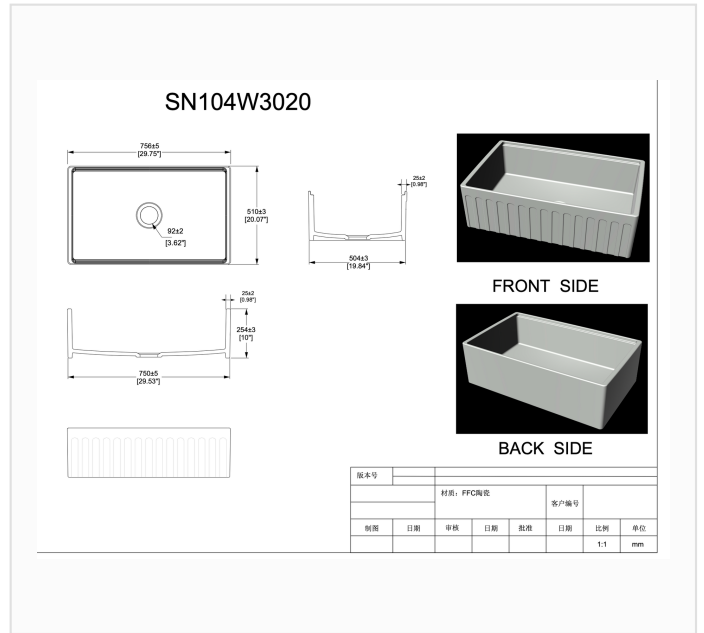

# SN104W3020

SPEC SHEET · REV A · JUNE 2026

30-inch Fluted Apron-Front Fireclay Farmhouse Workstation Kitchen Sink

GLOSSY WHITE · SN104W3020

DIMENSION DRAWING · INCH [MM]

## SPECIFICATIONS

Model	SN104W3020
Product type	Workstation farmhouse kitchen sink, fluted apron front
Configuration	<b>Workstation, single bowl</b>
Overall dimensions	<b>29 3/4" x 20" x 10" (756 x 510 x 254 mm)</b>
Wall thickness	0.98" (25 mm)
Drain opening	<b>3.62" (Ø 92 mm), garbage-disposal compatible</b>
Material	Fireclay ceramic, kiln-fired
Finish	Glossy White
Installation	Apron front / farmhouse
Available sizes	30" · 33" — this sheet: 30"
Certification	 cUPC listed (US & Canada)