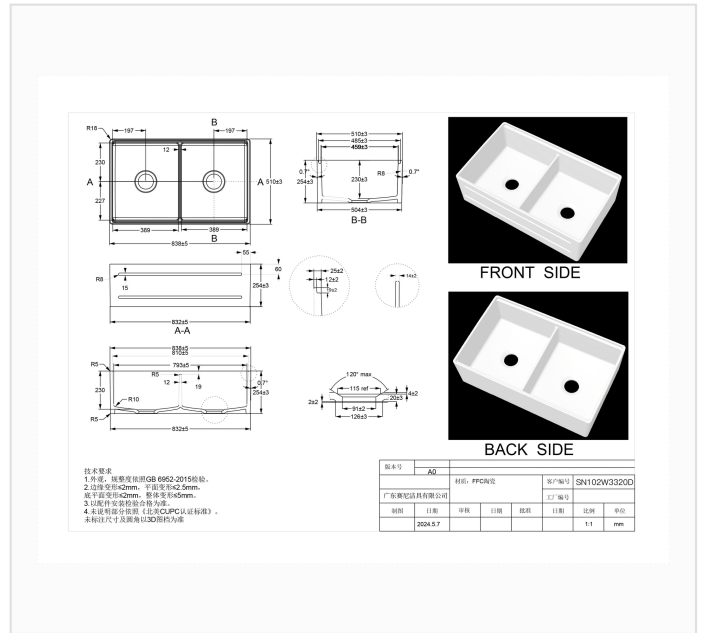

# SN102W3320D

SPEC SHEET · REV A · JUNE 2026

33-inch Double Bowl Fireclay Farmhouse Workstation Kitchen Sink, Recessed Ledge

GLOSSY WHITE · SN102W3320D

DIMENSION DRAWING · INCH [MM]

## SPECIFICATIONS

Model	SN102W3320D
Product type	Workstation farmhouse kitchen sink, smooth apron front, recessed ledge
Configuration	<b>Workstation · Double bowl, 50/50 (each bowl 15 5/16" / 389 mm wide)</b>
Overall dimensions	<b>33" x 20" x 10" (838 x 510 x 254 mm)</b>
Bowl depth, interior	<b>9" (230 mm)</b>
Wall thickness	1" (25 mm) at rim · 1/2" (12 mm) below recessed ledge (ledge step 3/4" / 19 mm)
Drain opening	<b>3 1/2" (Ø 91 mm), garbage-disposal compatible · Ø 5" (126 mm) recess, 3/4" (20 mm) deep</b>
Corner radius	Interior bowl R8–R10 mm (5/16"–3/8") · exterior corners R18 mm (0.71")
Material	Fireclay ceramic, kiln-fired
Finish	Glossy White
Installation	Apron front / farmhouse
Available sizes	33" · 36" — this sheet: 33"
Certification	 cUPC listed (US & Canada)