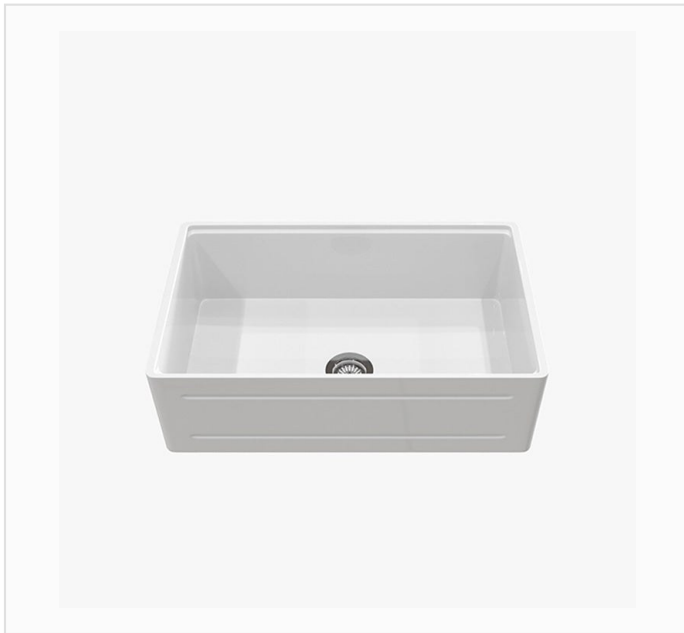

SN102W3320

SPEC SHEET · REV A · JUNE 2026

33-inch Apron-Front Fireclay Farmhouse Workstation Kitchen Sink with Recessed Ledge

GLOSSY WHITE · SN102W3320

DIMENSION DRAWING · INCH [MM]

SPECIFICATIONS

Model	SN102W3320
Product type	Workstation farmhouse kitchen sink, smooth apron front, recessed ledge
Configuration	Workstation, single bowl
Overall dimensions	33" x 20" x 10" (838 x 510 x 254 mm)
Bowl depth, interior	8.94" (227 mm)
Wall thickness	0.98" (25 mm)
Drain opening	3.62" (Ø 92 mm), garbage-disposal compatible · Ø 4.96" (126 mm) recess, 0.79" (20 mm) deep
Corner radius	R 0.71" (18 mm) outer corners · R 0.59" (15 mm) rim · R 0.39" (10 mm) interior base
Material	Fireclay ceramic, kiln-fired
Finish	Glossy White
Installation	Apron front / farmhouse
Available sizes	24" · 33" — this sheet: 33"
Certification	cUPC listed (US & Canada)