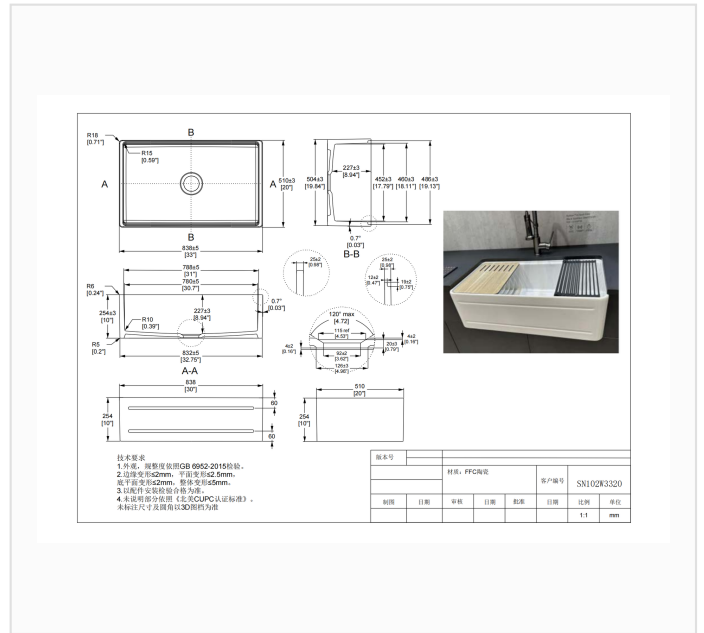

SN102W3320

SPEC SHEET · REV A · JUNE 2026

33-inch Apron-Front Fireclay Farmhouse Workstation Kitchen Sink with Recessed Ledge

GLOSSY WHITE · SN102W3320

DIMENSION DRAWING · INCH [MM]

SPECIFICATIONS

Model	SN102W3320
Product type	Workstation farmhouse kitchen sink, smooth apron front, recessed ledge
Configuration	Workstation, single bowl
Overall dimensions	33" x 20" x 10" (838 x 510 x 254 mm)
Bowl depth, interior	8.94" (227 mm)
Wall thickness	0.98" (25 mm)
Drain opening	3.62" (Ø 92 mm), garbage-disposal compatible · Ø 4.96" (126 mm) recess, 0.79" (20 mm) deep
Corner radius	R 0.71" (18 mm) outer corners · R 0.59" (15 mm) rim · R 0.39" (10 mm) interior base
Material	Fireclay ceramic, kiln-fired
Finish	Glossy White
Installation	Apron front / farmhouse
Available sizes	24" · 33" — this sheet: 33"
Certification	cUPC listed (US & Canada)