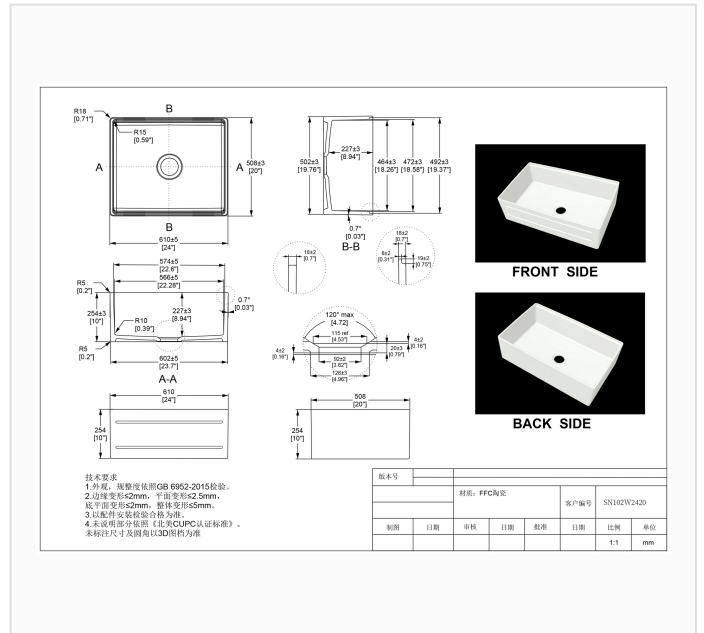

SN102W2420

SPEC SHEET · REV A · JUNE 2026

24-inch Apron-Front Fireclay Farmhouse Workstation Kitchen Sink with Recessed Ledge

GLOSSY WHITE · SN102W2420

DIMENSION DRAWING · INCH [MM]

SPECIFICATIONS

Model	SN102W2420
Product type	Workstation farmhouse kitchen sink, smooth apron front, recessed ledge
Configuration	Workstation, single bowl
Overall dimensions	24" x 20" x 10" (610 x 508 x 254 mm)
Bowl depth, interior	8.94" (227 mm)
Wall thickness	0.7" (18 mm)
Drain opening	3.62" (Ø 92 mm), garbage-disposal compatible · Ø 4.96" (126 mm) recess, 0.79" (20 mm) deep
Corner radius	R 0.71" (18 mm) outer corners · R 0.59" (15 mm) rim · R 0.39" (10 mm) interior base
Material	Fireclay ceramic, kiln-fired
Finish	Glossy White
Installation	Apron front / farmhouse
Available sizes	24" · 33" — this sheet: 24"
Certification	cUPC listed (US & Canada)