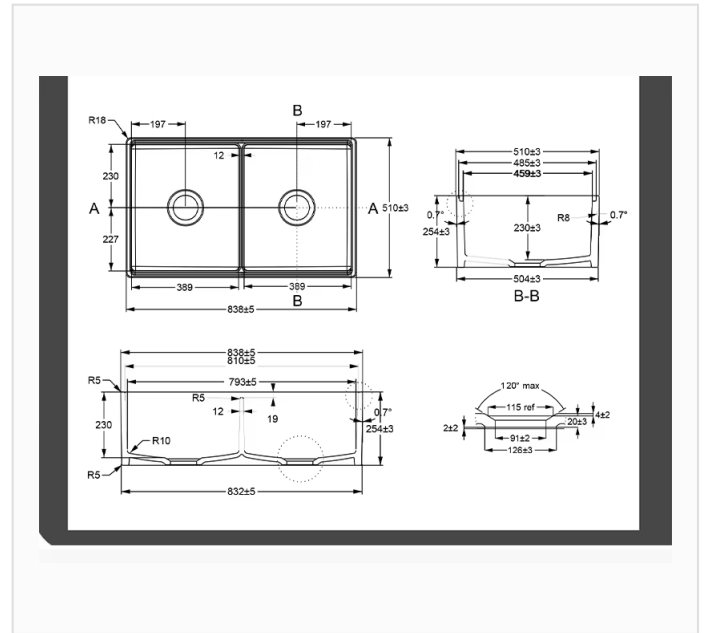

## SN100W3320D

SPEC SHEET · REV A · JUNE 2026

33-inch Smooth Apron-Front Fireclay Workstation Farmhouse Kitchen Sink, Double Bowl

GLOSSY WHITE · SN100W3320D

DIMENSION DRAWING · INCH [MM]

## SPECIFICATIONS

Model	SN100W3320D
Product type	Workstation farmhouse kitchen sink, smooth apron front
Configuration	<b>Workstation, double bowl 50/50</b>
Overall dimensions	<b>33" × 20" × 10" (838 × 510 × 254 mm)</b>
Bowl depth, interior	<b>9 1/16" (230 mm)</b>
Drain opening	<b>3 1/2" (Ø 91 mm), garbage-disposal compatible · Ø 5" (126 mm) recess</b>
Corner radius	Rim 0.71" (R18 mm) · bowl interior 0.31" (R8 mm) · bowl bottom 0.39" (R10 mm)
Material	Fireclay ceramic, kiln-fired
Finish	Glossy White
Installation	Apron front / farmhouse
Available sizes	33" · 36" — this sheet: 33"
Certification	 cUPC listed (US & Canada)