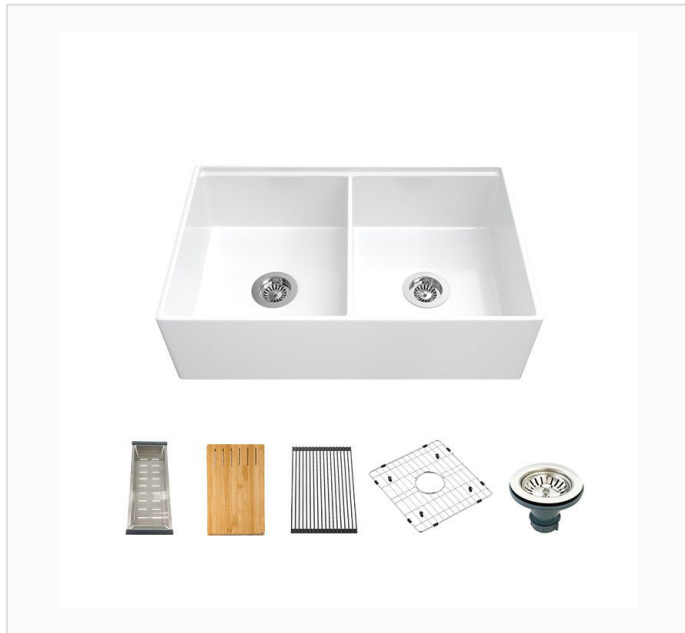

## SN100W3320D

SPEC SHEET · REV A · JUNE 2026

33-inch Smooth Apron-Front Fireclay Workstation Farmhouse Kitchen Sink, Double Bowl

GLOSSY WHITE · SN100W3320D

DIMENSION DRAWING · INCH [MM]

## SPECIFICATIONS

Model	SN100W3320D
Product type	Workstation farmhouse kitchen sink, smooth apron front
Configuration	<b>Workstation, double bowl 50/50</b>
Overall dimensions	<b>33" × 20" × 10" (838 × 510 × 254 mm)</b>
Bowl depth, interior	<b>9 1/16" (230 mm)</b>
Drain opening	<b>3 1/2" (Ø 91 mm), garbage-disposal compatible · Ø 5" (126 mm) recess</b>
Corner radius	Rim 0.71" (R18 mm) · bowl interior 0.31" (R8 mm) · bowl bottom 0.39" (R10 mm)
Material	Fireclay ceramic, kiln-fired
Finish	Glossy White
Installation	Apron front / farmhouse
Available sizes	33" · 36" — this sheet: 33"
Certification	 cUPC listed (US & Canada)