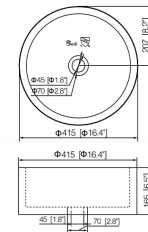

# SANIKB-SN134-537

SPEC SHEET · REV A · JUNE 2026

Deep round ceramic vessel sink, Ø 16.4" x 6.5" H (415 x 165 mm), glossy white

GLOSSY WHITE · SANIKB-SN134-537

## SN134-537

Size: 16.4\*16.4\*6.5"

Color: White

Unit: inch

Description:

Ceramic Sink

DIMENSION DRAWING · INCH [MM]

## SPECIFICATIONS

Model	SANIKB-SN134-537
Product type	Vessel sink
Overall dimensions	Ø 16.4" x 6.5" H (Ø 415 x 165 mm)
Drain opening	Ø 1.8" (45 mm) inner / Ø 2.8" (70 mm) outer, with overflow
Faucet holes	None — wall or counter faucet
Material	Vitreous china ceramic
Finish	Glossy White
Installation	Above-counter
Certification	 cUPC listed (US & Canada)