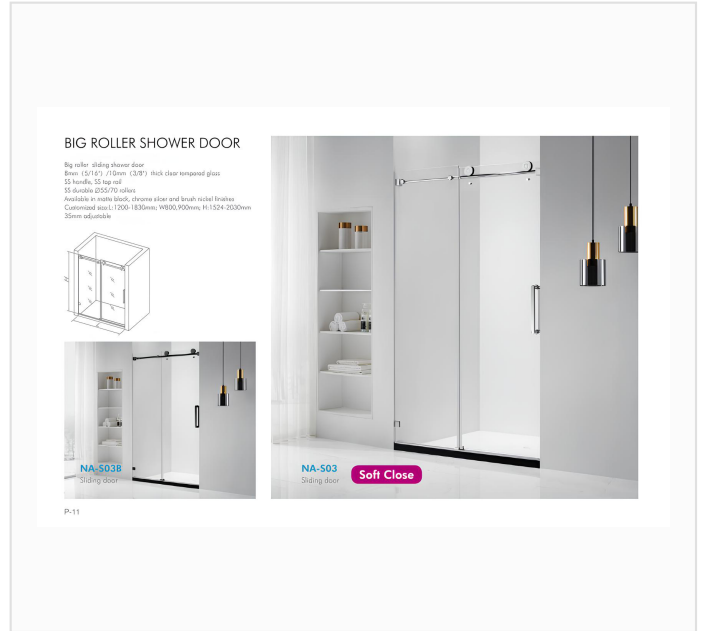

# SANIKB-NA-S03

SPEC SHEET · REV A · JUNE 2026

NA-S03 big-roller single-sliding frameless shower door, soft-close, chrome, 8/10 mm glass, Ø55/70 rollers

CHROME · SANIKB-NA-S03

DIMENSION DRAWING · INCH [MM]

## SPECIFICATIONS

Model	SANIKB-NA-S03
Product type	Frameless big-roller single-sliding shower door, soft-close
Glass thickness	8 mm (5/16") or 10 mm (3/8") clear tempered safety glass
Overall dimensions	47.2"–72.0" L x 31.5"/35.4" W x 60.0"–79.9" H (1200–1830 x 800/900 x 1524–2030 mm)
Rollers	SS exposed Ø55/Ø70 oversized rollers on SS top rail; SS handle
Wall adjustment	35 mm adjustable
Hardware finish	Chrome (also Matte Black / Brushed Nickel)
Installation	Alcove / walk-in
Certification	 cUPC listed (US & Canada)