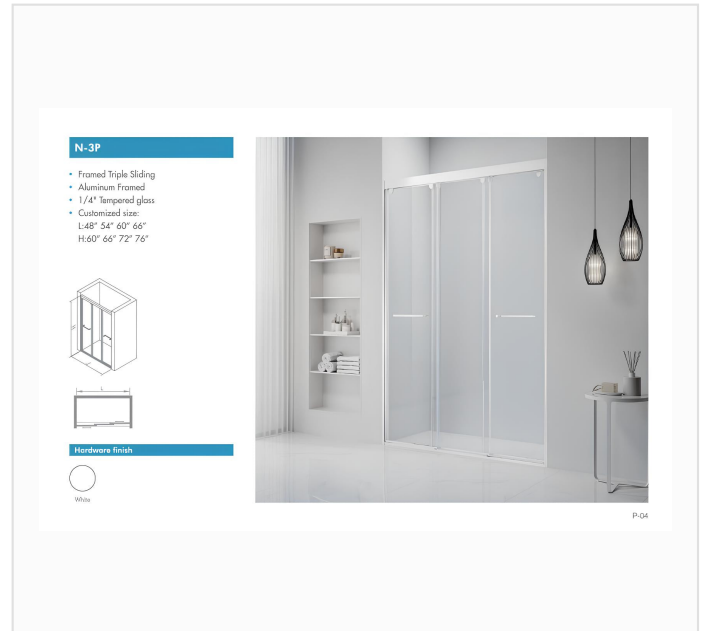

# SANIKB-N-3P

SPEC SHEET · REV A · JUNE 2026

N-3P aluminum framed triple sliding (bypass) shower door, White finish, 48"–66" W × 60"–76" H, 1/4" tempered glass

WHITE · SANIKB-N-3P

DIMENSION DRAWING · INCH [MM]

## SPECIFICATIONS

Model	SANIKB-N-3P
Product type	<b>Framed triple sliding (bypass) shower door</b>
Glass thickness	<b>1/4" (6 mm) tempered safety glass</b>
Overall dimensions	<b>48"–66" W × 60"–76" H (1219–1676 × 1524–1930 mm)</b>
Hardware finish	White
Installation	Alcove (recessed)