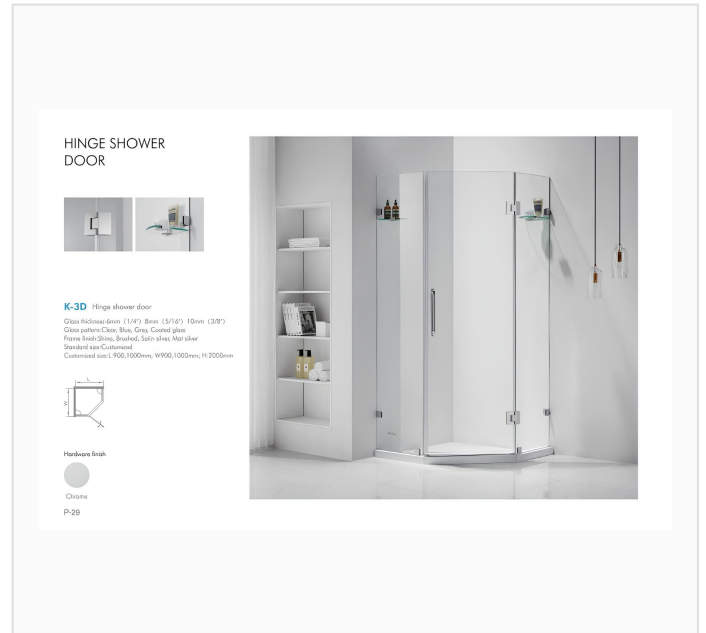

## SANIKB-K-3D

SPEC SHEET · REV A · JUNE 2026

K-3D corner / neo-angle hinged shower enclosure, custom-sized 900/1000 mm × 900/1000 mm × 2000 mm high (35.4"/39.4" × 78.7")

CHROME · SANIKB-K-3D

DIMENSION DRAWING · INCH [MM]

## SPECIFICATIONS

Model	SANIKB-K-3D
Product type	Corner / neo-angle hinged shower enclosure
Glass thickness	6 mm (1/4"), 8 mm (5/16"), or 10 mm (3/8") tempered safety glass
Overall dimensions	35.4"/39.4" L × 35.4"/39.4" W × 78.7" H (900/1000 × 900/1000 × 2000 mm), custom
Glass options	Clear, blue, gray, or coated glass
Hardware finish	Chrome
Installation	Corner (neo-angle)