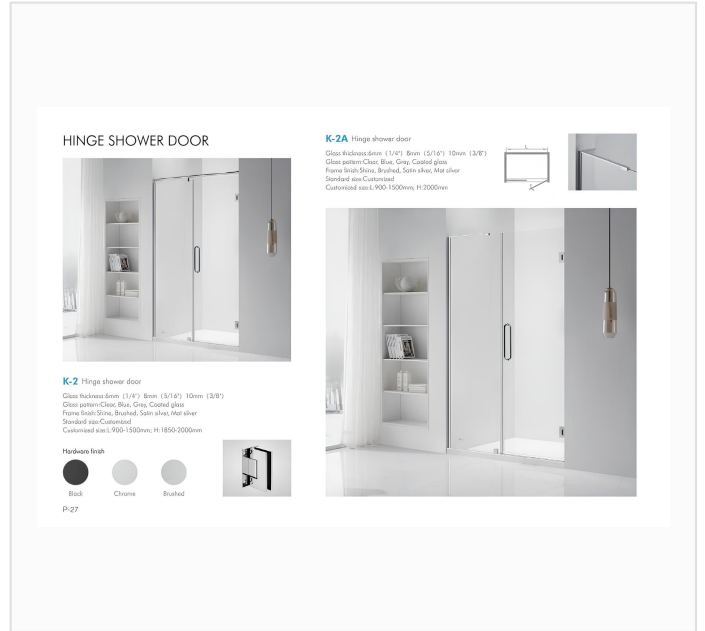

SANIKB-K-2A

SPEC SHEET · REV A · JUNE 2026

K-2A straight hinged shower door, custom-sized 900–1500 mm wide × 2000 mm high (35.4"–59.1" × 78.7")

CHROME · SANIKB-K-2A

DIMENSION DRAWING · INCH [MM]

SPECIFICATIONS

Model	SANIKB-K-2A
Product type	Hinged shower door (straight / in-line)
Glass thickness	6 mm (1/4"), 8 mm (5/16"), or 10 mm (3/8") tempered safety glass
Overall dimensions	35.4"–59.1" W × 78.7" H (900–1500 × 2000 mm), custom
Glass options	Clear, blue, gray, or coated glass
Hardware finish	Chrome (also Black, Brushed)
Installation	Alcove