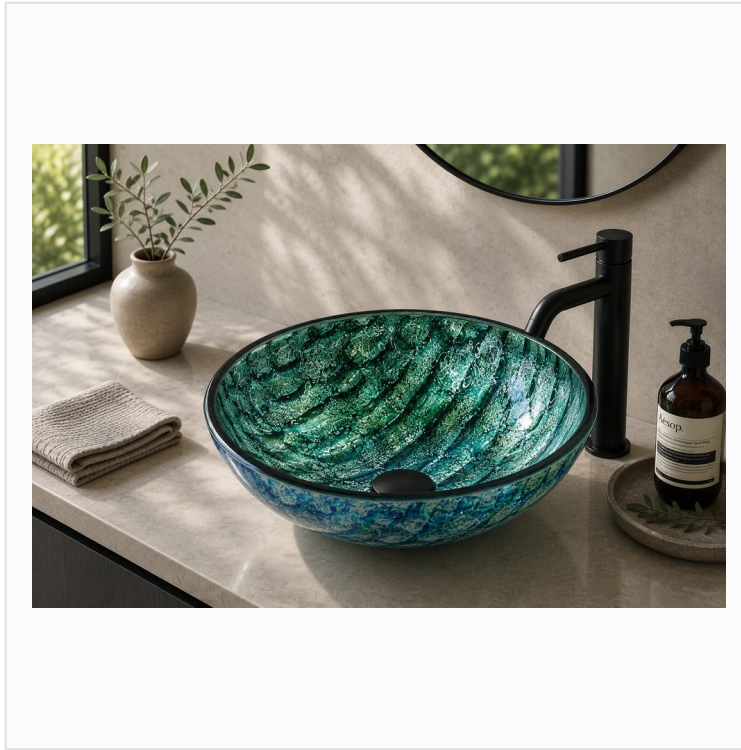

## GL006

Round Art-Glass Vessel Sink · Above-Counter

SPEC SHEET · REV A

OCEANIA TEAL · GL006 · 420 × 420 × 145 MM

## SPECIFICATIONS

Model	GL006
Product type	Art-glass vessel sink, above-counter basin
Shape & pattern	Round · hand-painted art glass
Overall dimensions	<b>Ø 16 1/2" × H 5 3/4" (Ø 420 × 145 mm)</b>
Bowl depth, interior	≈ 4 7/8" (125 mm)
Material	Tempered art glass, 12 mm wall
Drain opening	<b>1 3/4" (Ø 45 mm) standard pop-up · no overflow</b>
Installation	<b>Vessel / above-counter — sits on finished countertop</b>
Recommended faucet	Tall vessel or wall-mount faucet (sold separately)
Finish / Colour	Oceania Teal
Certification	Material & tempering test report on request