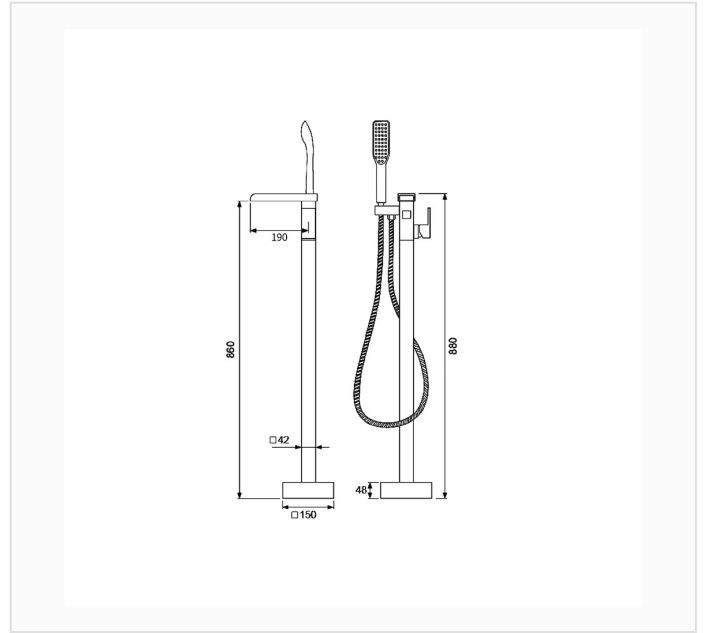

FYGF-9121-1

SPEC SHEET · REV A · JUNE 2026

Freestanding floor-mounted tub filler with handheld shower, Chrome — 33.9" spout height × 7.5" reach (860 × 190 mm)

CHROME · FYGF-9121-1

DIMENSION DRAWING · INCH [MM]

SPECIFICATIONS

Model	FYGF-9121-1
Product type	Freestanding tub filler with handheld shower
Finish	Chrome
Overall dimensions	Spout height 33.9" (860 mm) · spout reach 7.5" (190 mm) · overall 34.6" (880 mm) incl. handshow
Installation	Floor-mounted (freestanding)
Certification	 cUPC listed (US & Canada)