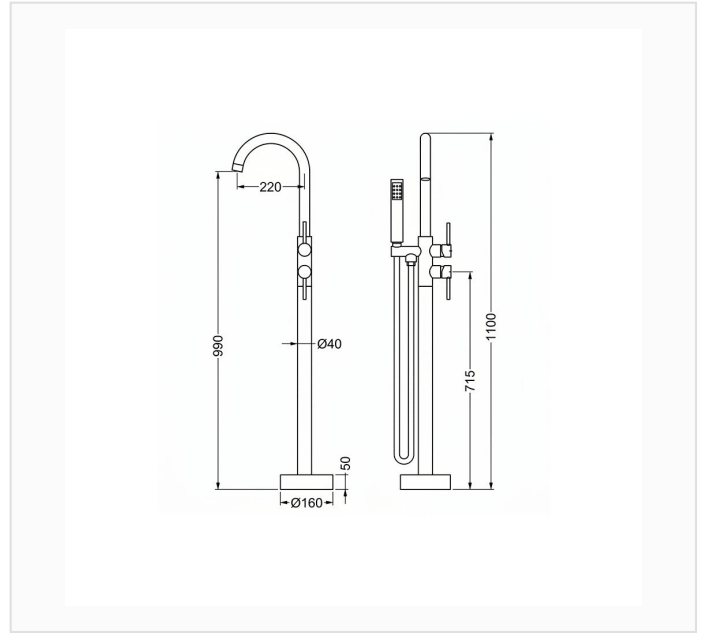

FYF-9103-3CR

SPEC SHEET · REV A · JUNE 2026

Chrome freestanding tub filler with hand shower — 43.3" H × 8.7" spout reach (1100 × 220 mm)

CHROME · FYF-9103-3CR

DIMENSION DRAWING · INCH [MM]

SPECIFICATIONS

Model	FYF-9103-3CR
Product type	Freestanding tub filler with hand shower
Finish	Chrome
Overall dimensions	43.3" H × 8.7" spout reach (1100 × 220 mm); spout height 39.0" (990 mm); base Ø6.3" (Ø160 mm)
Installation	Floor-mounted (freestanding)
Certification	 cUPC listed (US & Canada)

TRADE TERMS

MOQ

1 unit via freight forwarder, or 1 × 20-ft container

QUOTE REPLY

Within 24 hours

LEAD TIME

30–45 days after sample approval