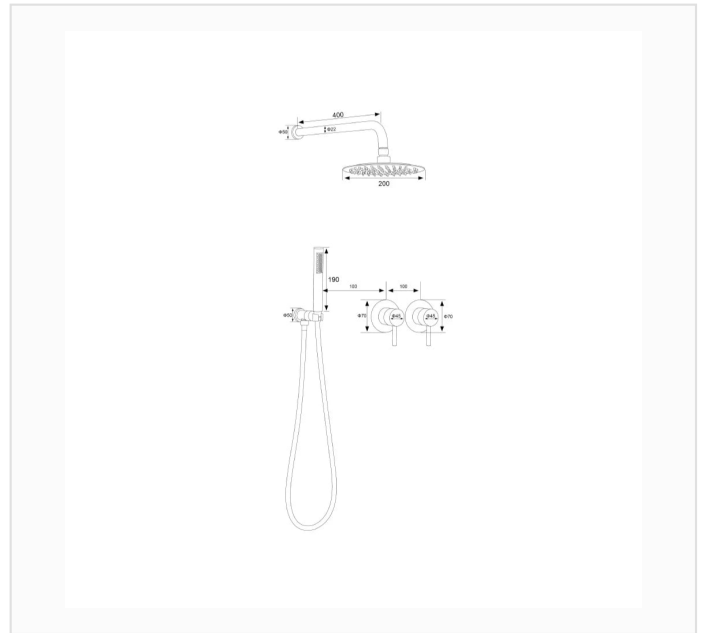

FYF-9018LA

SPEC SHEET · REV A · JUNE 2026

Concealed shower set with Ø7.9" (200 mm) round rain head, 15.7" (400 mm) wall arm, handheld wand and twin in-wall valves — Brushed Gold

BRUSHED GOLD · FYF-9018LA

DIMENSION DRAWING · INCH [MM]

SPECIFICATIONS

Model	FYF-9018LA
Product type	Concealed shower set
Finish	Brushed Gold
Configuration	Round rain head + handheld wand + twin in-wall control valves
Overall dimensions	Ø7.9" (200 mm) rain head – 15.7" (400 mm) wall arm – 7.5" (190 mm) handheld wand – Ø2.8" (70 mm) in-wall valves
Installation	Wall-mounted (concealed in-wall valve)
Certification	 cUPC listed (US & Canada)