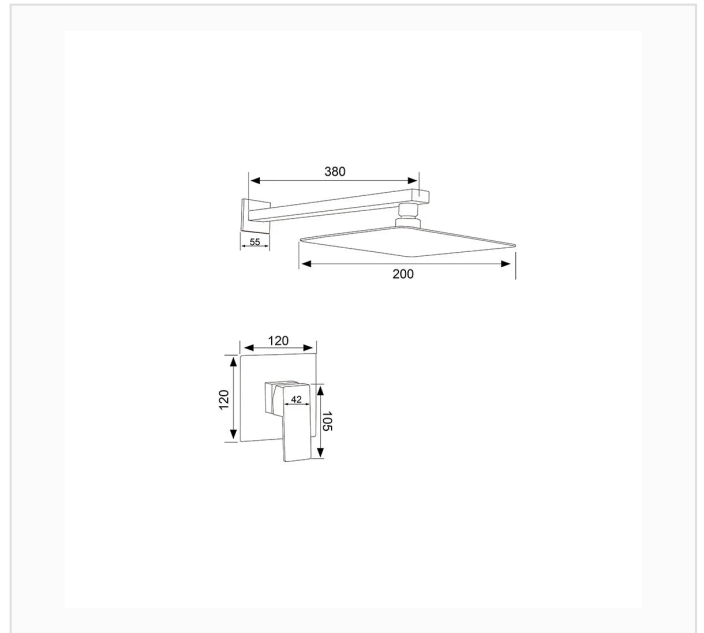

FYF-9011-3LA

SPEC SHEET · REV A · JUNE 2026

Brushed Gold concealed shower set — 7.9" (200 mm) square rain head, 15.0" (380 mm) wall arm, single-lever in-wall valve

BRUSHED GOLD · FYF-9011-3LA

DIMENSION DRAWING · INCH [MM]

SPECIFICATIONS

Model	FYF-9011-3LA
Product type	Concealed shower set
Finish	Brushed Gold
Overall dimensions	7.9" x 7.9" (200 x 200 mm) rain head · 15.0" (380 mm) shower arm · 4.7" x 4.7" (120 x 120 mm) valve
Installation	Wall-mounted, concealed in-wall valve
Certification	 cUPC listed (US & Canada)