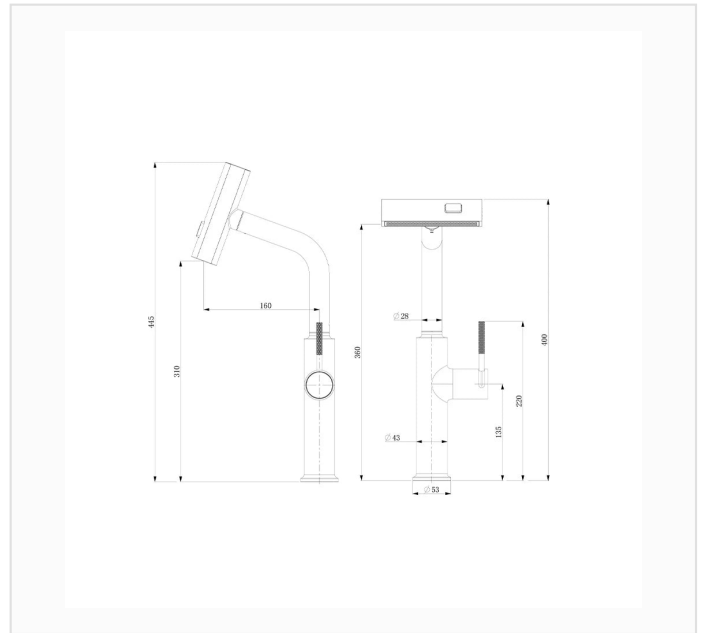

FYF-05191LH

SPEC SHEET · REV A · JUNE 2026

Single-hole swivel-spout kitchen faucet with rotating spray head, 17.5" H x 6.3" reach (445 x 160 mm) — Gun Metal Grey

GUN METAL GREY · FYF-05191LH

DIMENSION DRAWING · INCH [MM]

SPECIFICATIONS

Model	FYF-05191LH
Product type	Swivel-spout kitchen faucet
Finish	Gun Metal Grey
Overall dimensions	17.5" H x 6.3" spout reach (445 x 160 mm) · Ø2.1" (Ø53 mm) base
Installation	Deck-mounted single hole
Certification	 cUPC listed (US & Canada)