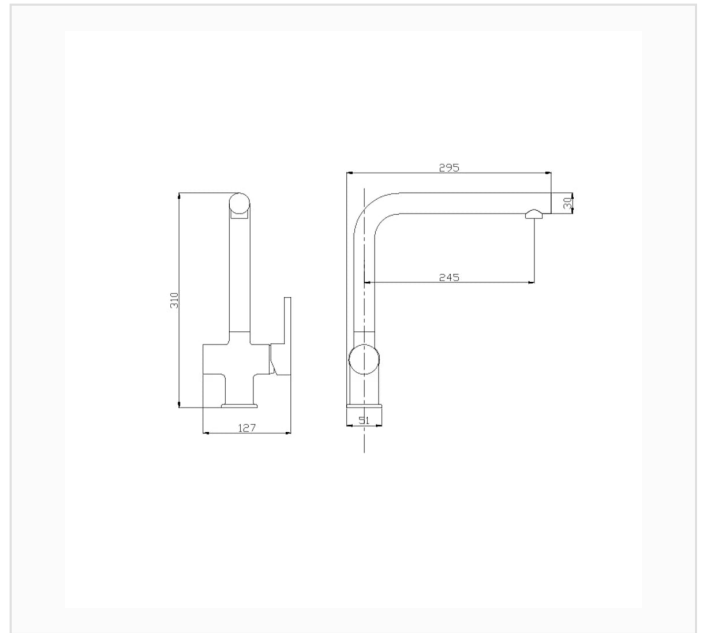

# FYF-05151CR

SPEC SHEET · REV A · JUNE 2026

Square single-handle kitchen faucet with right-angle high-arc spout, Chrome — 12.2" H × 11.6" W (310 × 295 mm)

CHROME · FYF-05151CR

DIMENSION DRAWING · INCH [MM]

## SPECIFICATIONS

Model	FYF-05151CR
Product type	Square kitchen faucet (single-handle, right-angle spout)
Finish	Chrome
Overall dimensions	<b>12.2" H × 11.6" W (310 × 295 mm) · spout reach 9.6" (245 mm) · base 5.0" (127 mm), body Ø 2.0" (51 mm)</b>
Installation	Deck-mounted single hole
Certification	 cUPC listed (US & Canada)