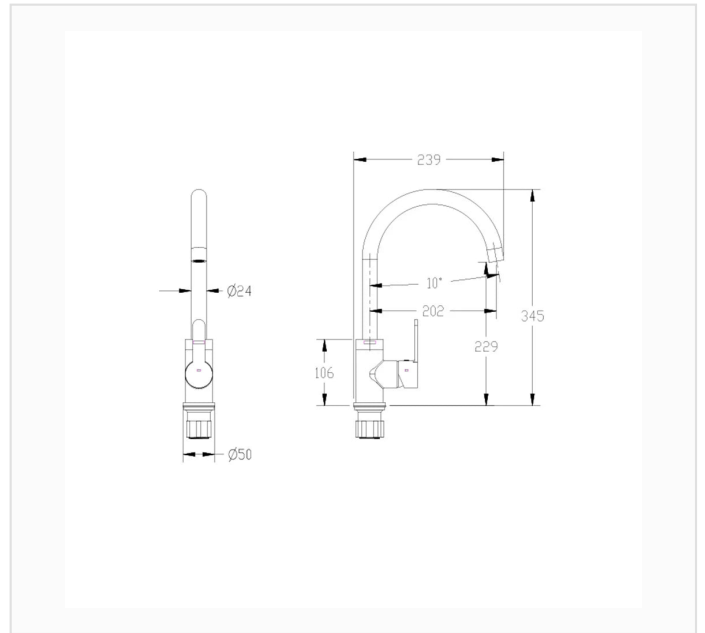

## FYF-05149CR

SPEC SHEET · REV A · JUNE 2026

High-arc gooseneck single-handle kitchen faucet, 13.6" (345 mm) tall with 8.0" (202 mm) spout reach, Chrome finish

CHROME · FYF-05149CR

DIMENSION DRAWING · INCH [MM]

## SPECIFICATIONS

Model	FYF-05149CR
Product type	Gooseneck kitchen faucet
Finish	Chrome
Overall dimensions	<b>13.6" H × 9.4" W (345 × 239 mm) · spout height 9.0" (229 mm) · spout reach 8.0" (202 mm)</b>
Spout	Ø24 mm high-arc swivel spout, 10° outlet angle
Base	Ø50 mm single-post base, 106 mm body height
Installation	Deck-mounted single hole
Certification	 cUPC listed (US & Canada)