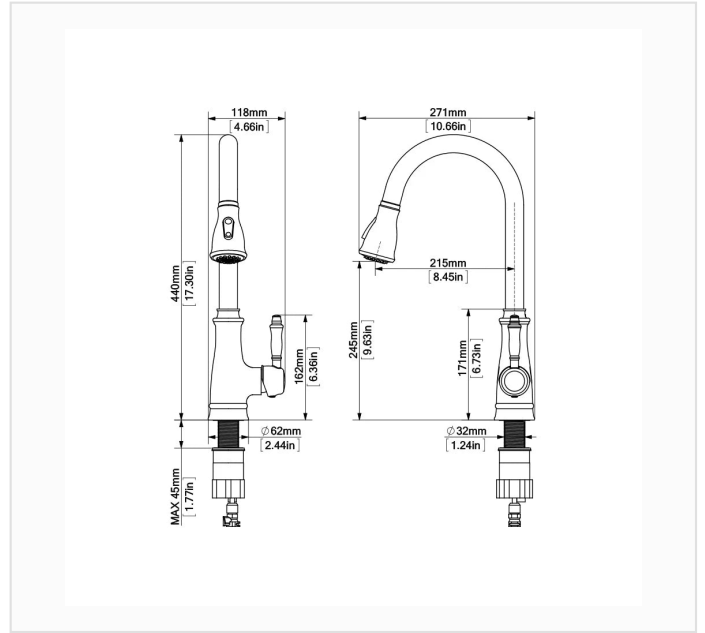

## FYF-05139

SPEC SHEET · REV A · JUNE 2026

Matte black deck-plate pull-down kitchen faucet, single-handle high-arc gooseneck, 17.30" H × 8.45" spout reach (440 × 215 mm)

MATTE BLACK · FYF-05139

DIMENSION DRAWING · INCH [MM]

## SPECIFICATIONS

Model	FYF-05139
Product type	Pull-down kitchen faucet
Finish	Matte Black
Overall dimensions	<b>17.30" H × 8.45" spout reach (440 × 215 mm) · spout height 9.63" (245 mm)</b>
Installation	Deck-mounted single hole — Ø1.24" (32 mm) hole, max deck 1.77" (45 mm); deck plate covers 3-hole
Certification	 cUPC listed (US & Canada)

## LEAD TIME

30–45 days after sample approval