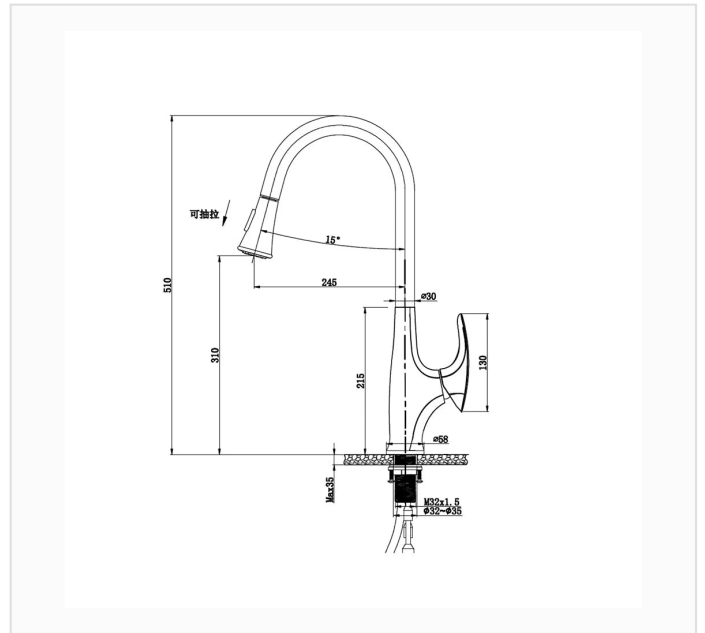

FYF-05127NP

SPEC SHEET · REV A · JUNE 2026

20" (510 mm) high-arc pull-down kitchen faucet, 9.6" (245 mm) spout reach, Brushed Nickel

BRUSHED NICKEL · FYF-05127NP

DIMENSION DRAWING · INCH [MM]

SPECIFICATIONS

Model	FYF-05127NP
Product type	Pull-down kitchen faucet
Finish	Brushed Nickel
Overall dimensions	Height 20.1" (510 mm) · Spout reach 9.6" (245 mm) · Outlet height 12.2" (310 mm)
Spray head	Pull-down, 15° angled spray face
Installation	Deck-mounted, single hole $\text{\O}1.26''\text{--}1.38''$ ($\text{\O}32\text{--}35$ mm), max deck thickness 1.38" (35 mm)
Certification	 cUPC listed (US & Canada)