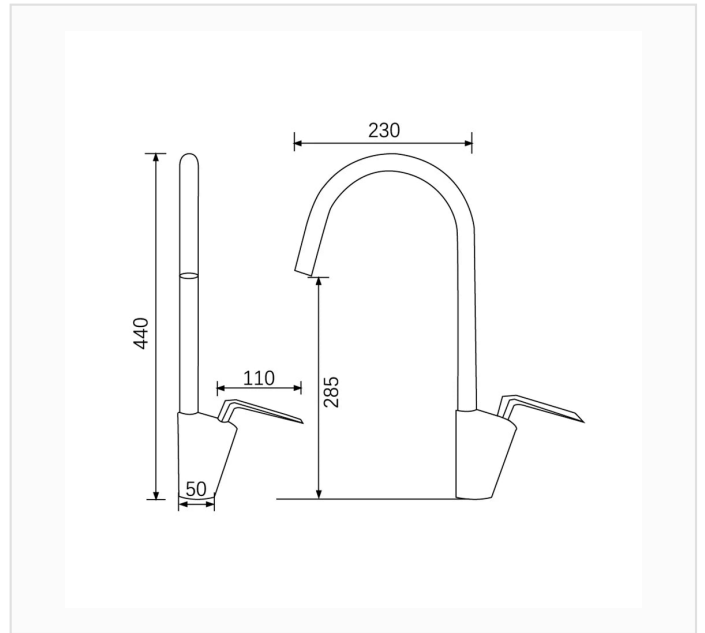

FYF-05058BK

SPEC SHEET · REV A · JUNE 2026

Matte black single-handle gooseneck kitchen faucet, 17.3" H × 9.1" spout reach (440 × 230 mm)

MATTE BLACK · FYF-05058BK

DIMENSION DRAWING · INCH [MM]

SPECIFICATIONS

Model	FYF-05058BK
Product type	Gooseneck kitchen faucet
Finish	Matte Black
Overall dimensions	17.3" H × 9.1" spout reach (440 × 230 mm); spout height 11.2" (285 mm); base Ø2" (50 mm)
Installation	Deck-mounted single hole
Certification	 cUPC listed (US & Canada)