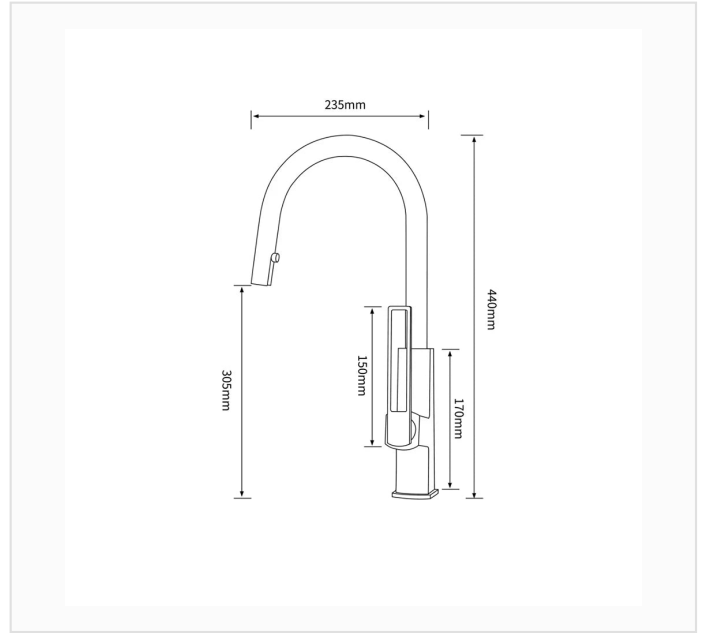

FYF-05057LH

SPEC SHEET · REV A · JUNE 2026

Smart pull-down kitchen faucet in Gun Metal Grey — 17.3" (440 mm) high-arc gooseneck, 9.25" (235 mm) spout reach, single-hole deck

GUN METAL GREY · FYF-05057LH

DIMENSION DRAWING · INCH [MM]

SPECIFICATIONS

Model	FYF-05057LH
Product type	Smart pull-down kitchen faucet
Finish	Gun Metal Grey
Overall dimensions	17.3" H × 9.25" reach (440 × 235 mm); spout height 12" (305 mm)
Installation	Deck-mounted single hole
Certification	 cUPC listed (US & Canada)

TRADE TERMS

MOQ

1 unit via freight forwarder, or 1 × 20-ft container

QUOTE REPLY

Within 24 hours

LEAD TIME

30–45 days after sample approval