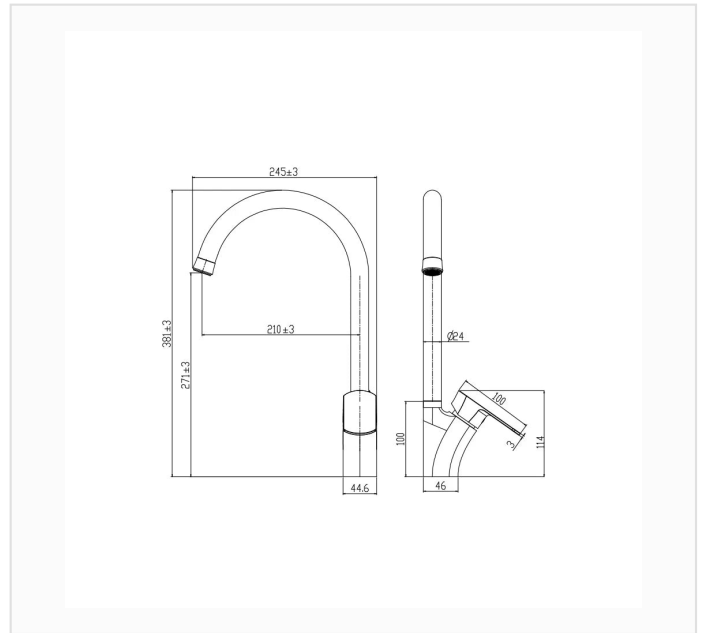

FYF-05055BK

SPEC SHEET · REV A · JUNE 2026

High-arc gooseneck single-handle kitchen faucet, 15.0" × 9.6" (381 × 245 mm), Matte Black

MATTE BLACK · FYF-05055BK

DIMENSION DRAWING · INCH [MM]

SPECIFICATIONS

Model	FYF-05055BK
Product type	Gooseneck kitchen faucet
Finish	Matte Black
Overall dimensions	15.0" H × 9.6" W (381 × 245 mm) – spout reach 8.3" (210 mm), outlet height 10.7" (271 mm), Ø24 mm
Installation	Deck-mounted single hole
Certification	 cUPC listed (US & Canada)

TRADE TERMS

MOQ

1 unit via freight forwarder, or 1 × 20-ft container

QUOTE REPLY

Within 24 hours

LEAD TIME

30–45 days after sample approval