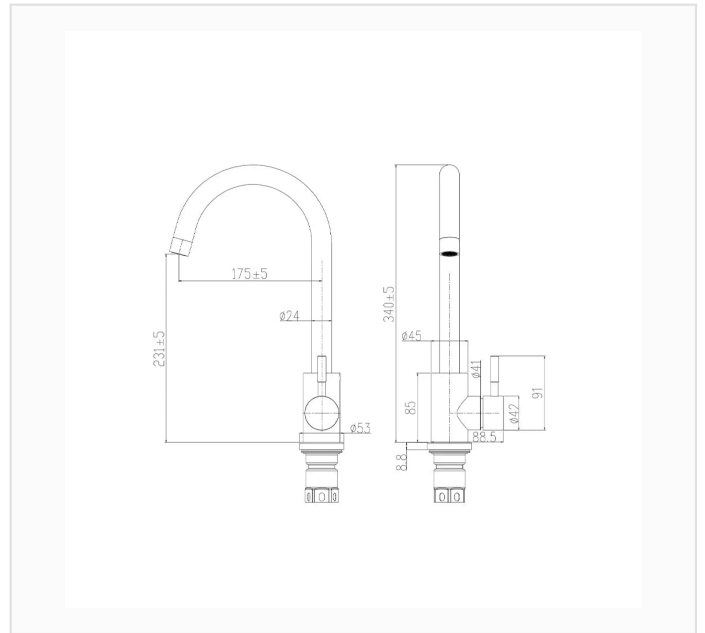

FYF-05054

SPEC SHEET · REV A · JUNE 2026

Brushed nickel gooseneck single-handle kitchen faucet, 13.4" overall height × 6.9" spout reach

BRUSHED NICKEL · FYF-05054

DIMENSION DRAWING · INCH [MM]

SPECIFICATIONS

Model	FYF-05054
Product type	Gooseneck kitchen faucet
Finish	Brushed Nickel
Overall dimensions	13.4" H × 6.9" spout reach (340 × 175 mm); spout height 9.1" (231 mm); base Ø2.1" (Ø53 mm)
Installation	Deck-mounted single hole
Certification	 cUPC listed (US & Canada)