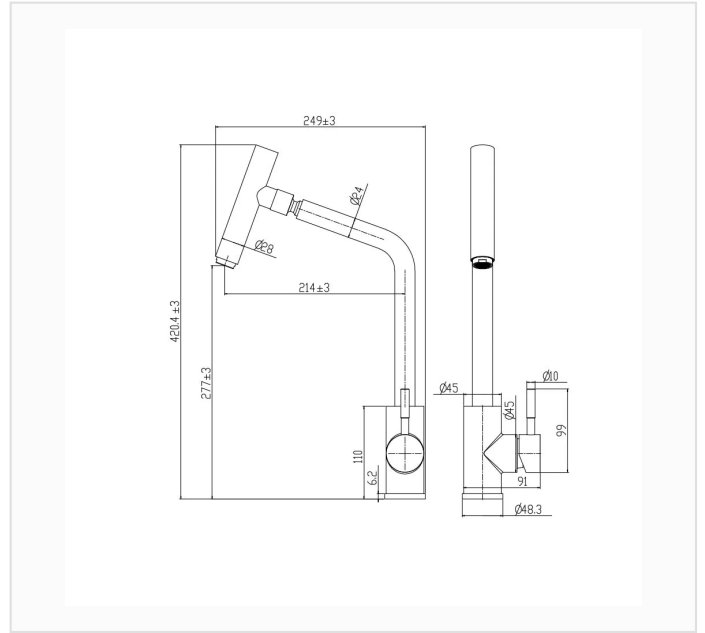

FYF-05053

SPEC SHEET · REV A · JUNE 2026

Swivel-spout single-handle kitchen faucet, brushed nickel — 16.5" H x 9.8" reach (420 x 249 mm)

BRUSHED NICKEL · FYF-05053

DIMENSION DRAWING · INCH [MM]

SPECIFICATIONS

Model	FYF-05053
Product type	Swivel-spout kitchen faucet
Finish	Brushed Nickel
Overall dimensions	16.5" H x 9.8" reach (420 x 249 mm) · spout outlet height 10.9" (277 mm) · base Ø1.9" (48.3 mm)
Installation	Deck-mounted single hole
Certification	 cUPC listed (US & Canada)