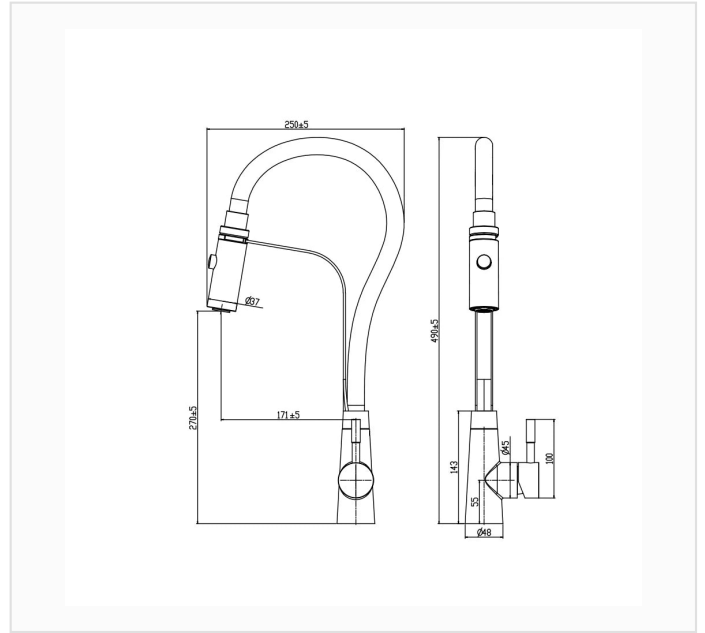

FYF-05052

SPEC SHEET · REV A · JUNE 2026

Flexible-hose pull-down kitchen faucet, brushed nickel, 19.3" overall height x 9.8" spout projection (490 x 250 mm)

BRUSHED NICKEL · FYF-05052

DIMENSION DRAWING · INCH [MM]

SPECIFICATIONS

Model	FYF-05052
Product type	Pull-down kitchen faucet
Finish	Brushed Nickel
Overall dimensions	19.3" H x 9.8" projection x 6.7" reach (490 x 250 x 171 mm) · spray head Ø1.5" (Ø37 mm) · base Ø
Installation	Deck-mounted single hole
Certification	 cUPC listed (US & Canada)