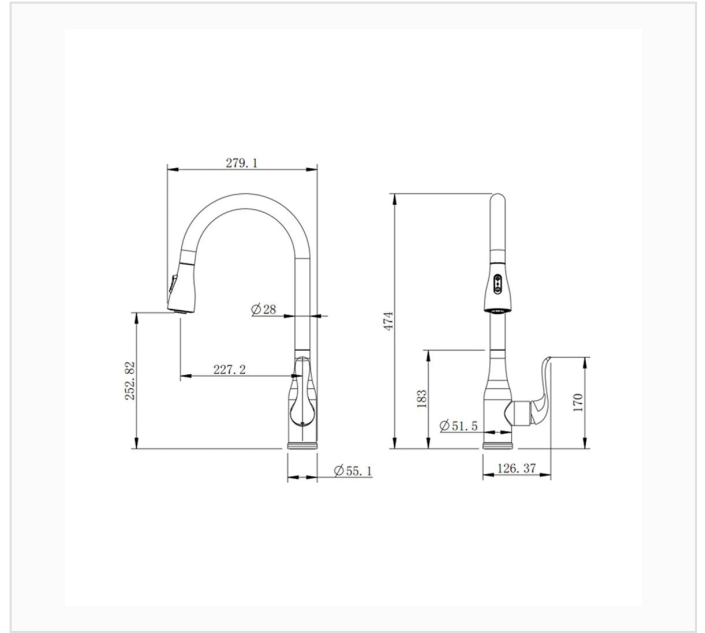

FYF-05051

SPEC SHEET · REV A · JUNE 2026

Brushed nickel pull-down kitchen faucet with curved lever handle, high-arc gooseneck spout, 18.7" H x 8.9" spout reach (474 x 227.2 mm)

BRUSHED NICKEL · FYF-05051

DIMENSION DRAWING · INCH [MM]

SPECIFICATIONS

Model	FYF-05051
Product type	Pull-down kitchen faucet
Finish	Brushed Nickel
Overall dimensions	18.7" H x 8.9" spout reach (474 x 227.2 mm); overall top reach 11.0" (279.1 mm); base Ø2.2" (55.1 mm)
Installation	Deck-mounted single hole
Certification	 cUPC listed (US & Canada)