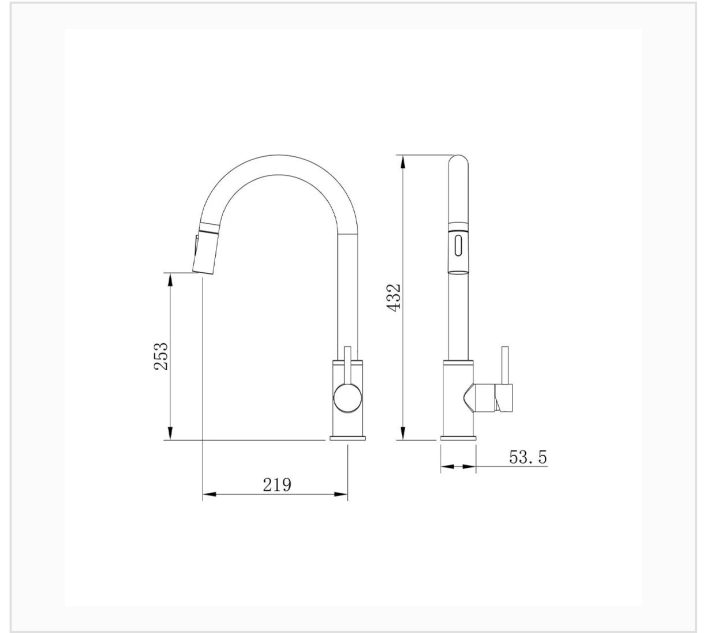

# FYF-05050

SPEC SHEET · REV A · JUNE 2026

Black & gold pull-down kitchen faucet, 17.0" (432 mm) high-arc gooseneck with brushed gold spray head

MATTE BLACK · SHOWN IN MATTE BLACK + BRUSHED GOLD TWO-TONE

DIMENSION DRAWING · INCH [MM]

## SPECIFICATIONS

Model	FYF-05050
Product type	Pull-down kitchen faucet
Finish	Matte Black
Overall dimensions	<b>17.0" H × 8.6" spout reach (432 × 219 mm) · spout height 10.0" (253 mm) · handle projection 2.1" (53.5 mm)</b>
Installation	Deck-mounted single hole
Certification	 cUPC listed (US & Canada)