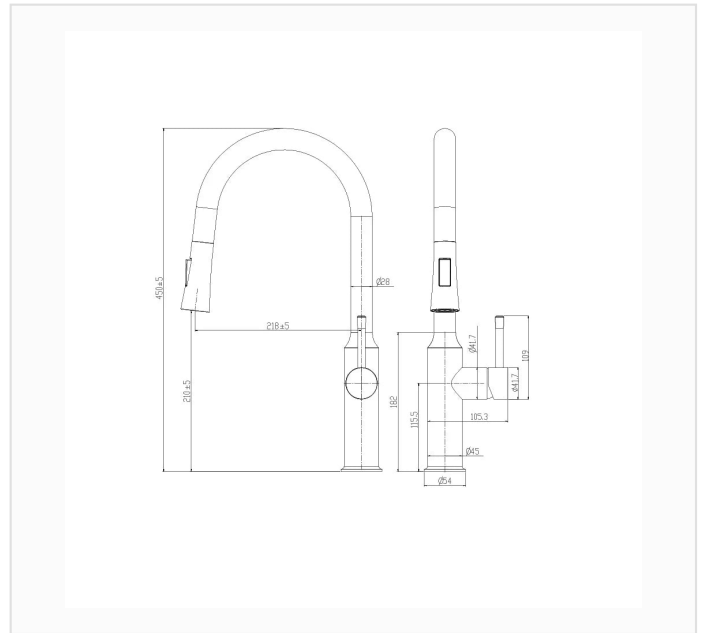

FYF-05049LH

SPEC SHEET · REV A · JUNE 2026

Round side-handle pull-down kitchen faucet, 17.7" (450 mm) high-arc spout

GUN METAL GREY · FYF-05049LH

DIMENSION DRAWING · INCH [MM]

SPECIFICATIONS

Model	FYF-05049LH
Product type	Pull-down kitchen faucet
Finish	Gun Metal Grey
Overall dimensions	17.7" H × 8.6" spout reach (450 × 218 mm); spout outlet 8.3" (210 mm); base Ø2.1" (Ø54 mm)
Installation	Deck-mounted single hole
Certification	 cUPC listed (US & Canada)

TRADE TERMS

MOQ

1 unit via freight forwarder, or 1 × 20-ft container

QUOTE REPLY

Within 24 hours

LEAD TIME

30–45 days after sample approval