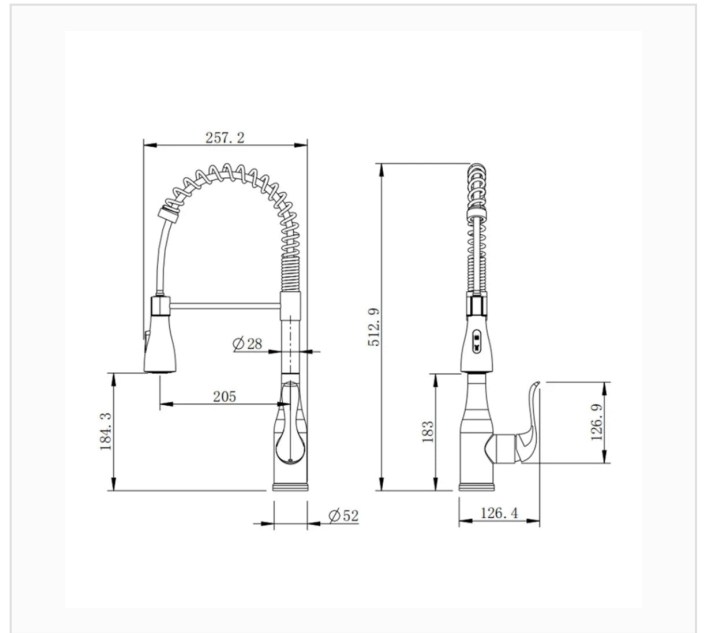

FYF-05048

SPEC SHEET · REV A · JUNE 2026

Pre-rinse style pull-down kitchen faucet with spring-coil neck, 20.2" (512.9 mm) tall, Brushed Nickel

BRUSHED NICKEL · FYF-05048

DIMENSION DRAWING · INCH [MM]

SPECIFICATIONS

Model	FYF-05048
Product type	Pull-down kitchen faucet (pre-rinse style, spring-coil neck)
Finish	Brushed Nickel
Overall dimensions	20.2" H x 8.1" spout reach x 10.1" top reach (512.9 x 205 x 257.2 mm) – Ø2" (Ø52 mm) base
Installation	Deck-mounted single hole
Certification	 cUPC listed (US & Canada)