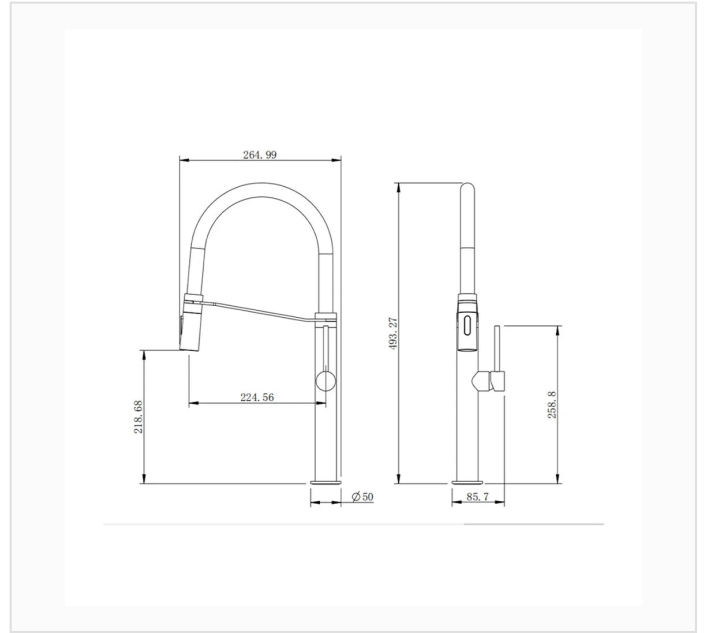

FYF-05046LH

SPEC SHEET · REV A · JUNE 2026

Extended-reach flexible hose pull-down kitchen faucet, 19.4" H × 8.8" spout reach (493 × 225 mm), Gun Metal Grey

GUN METAL GREY · FYF-05046LH

DIMENSION DRAWING · INCH [MM]

SPECIFICATIONS

Model	FYF-05046LH
Product type	Pull-down kitchen faucet
Finish	Gun Metal Grey
Overall dimensions	19.4" H × 8.8" spout reach (493 × 225 mm) · base Ø2" (Ø50 mm)
Installation	Deck-mounted single hole
Certification	 cUPC listed (US & Canada)