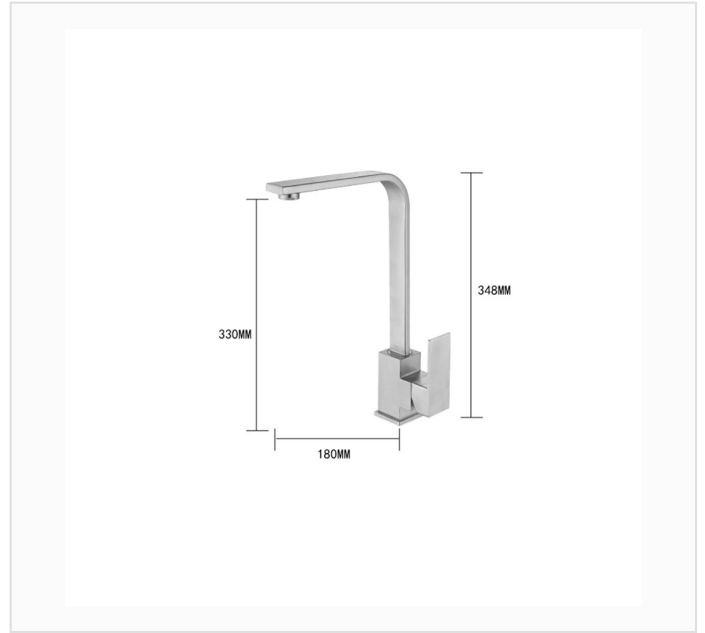

## FYF-05044BK

SPEC SHEET · REV A · JUNE 2026

Square high-arc single-handle kitchen faucet, 13.7" (348 mm) tall with 7.1" (180 mm) spout reach, matte black

MATTE BLACK · FYF-05044BK

DIMENSION DRAWING · INCH [MM]

## SPECIFICATIONS

Model	FYF-05044BK
Product type	Square kitchen faucet
Finish	Matte Black
Overall dimensions	<b>13.7" H × 7.1" spout reach (348 × 180 mm); spout height 13.0" (330 mm)</b>
Installation	Deck-mounted single hole
Certification	 cUPC listed (US & Canada)