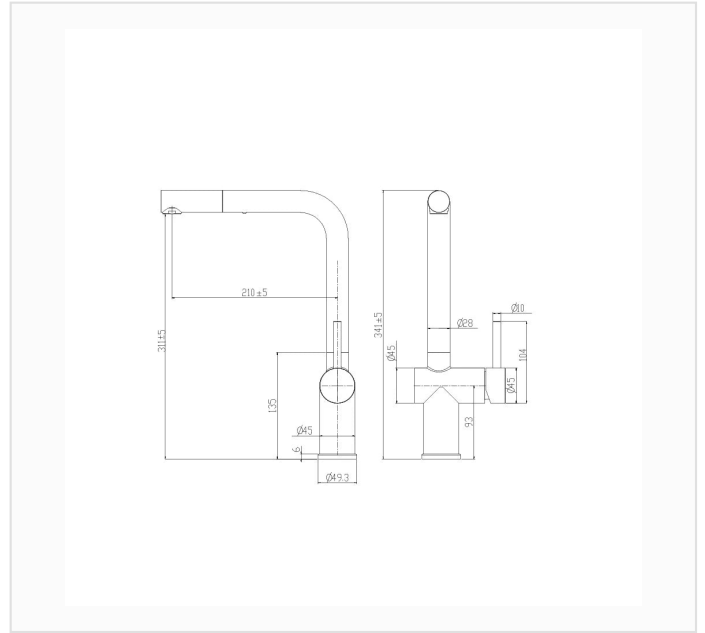

FYF-05043

SPEC SHEET · REV A · JUNE 2026

Single-handle pull-out kitchen faucet, brushed nickel, L-shaped high-arc spout — 13.4" H × 8.3" spout reach (341 × 210 mm)

BRUSHED NICKEL · FYF-05043

DIMENSION DRAWING · INCH [MM]

SPECIFICATIONS

Model	FYF-05043
Product type	Pull-out kitchen faucet
Finish	Brushed Nickel
Overall dimensions	13.4" H × 8.3" spout reach (341 × 210 mm) – spout height 12.2" (311 mm)
Installation	Deck-mounted, single hole
Certification	 cUPC listed (US & Canada)

TRADE TERMS

MOQ
1 unit via freight forwarder, or 1 × 20-ft container

QUOTE REPLY
Within 24 hours

LEAD TIME
30–45 days after sample approval